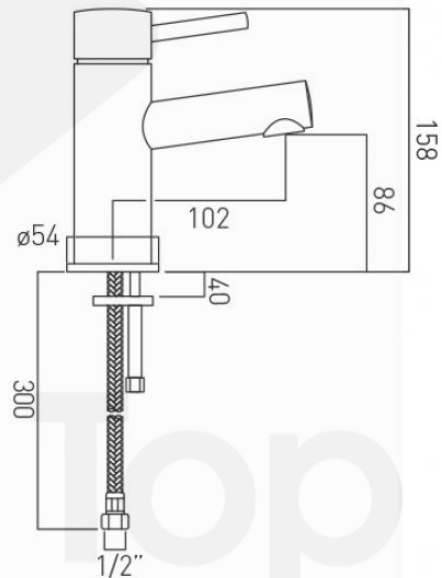

## Description

'Zoo mono' chrome plated deck mounted single lever basin mixer without waste fittings.

## Remarks:

ceramic cartridge CAR-K40A  
2x1/2" nut x 240mm flexipipe connections  
deck mount drill hole diameter 35mm  
Minimum operating pressure : 0.2 bar LP  
Flow rate at 3 bar pressure : 15 l/min

## Product Details

<b>Brand</b>	VADO	<b>Dimension</b>	As Shown
<b>Materials</b>	Brass	<b>Country of Origin</b>	United Kingdom (UK)
<b>Finish</b>	Chrome Plated	<b>WSD Ref. No.</b>	B20160275
<b>WRAS No.</b>	1607020	<b>Expiry Date</b>	31 July, 2021