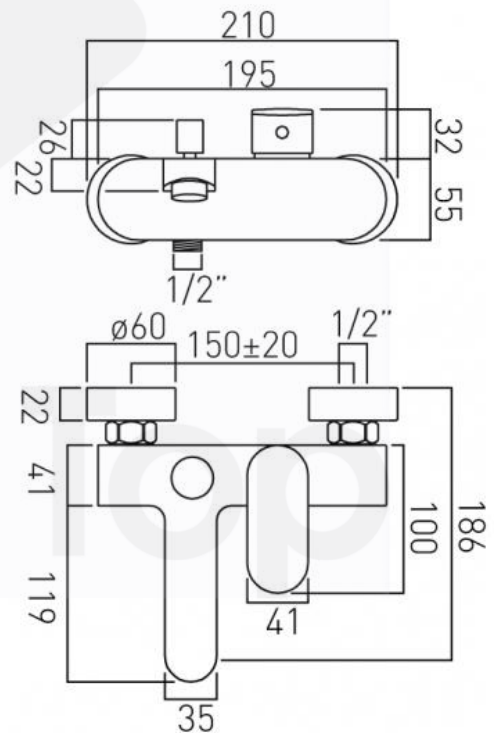

## Product Details

<b>Brand</b>	VADO	<b>Dimension</b>	As Shown
<b>Materials</b>	Brass	<b>Country of Origin</b>	United Kingdom (UK)
<b>Finish</b>	Chrome Plated	<b>WSD Ref. No.</b>	-
<b>WRAS No.</b>	-	<b>Expiry Date</b>	-