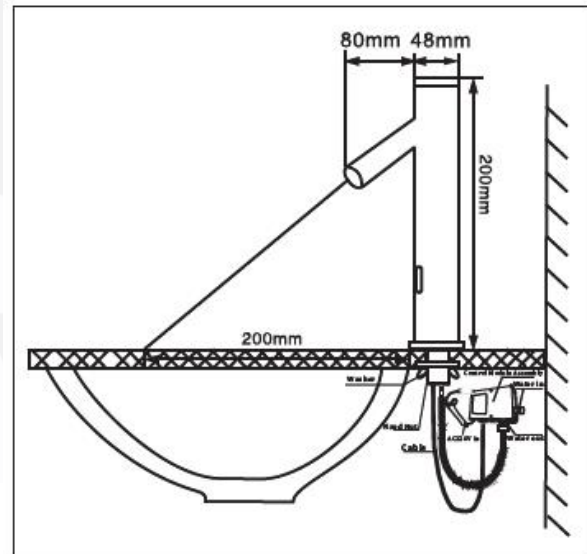

Deck Mounted Sensor Tap (DC Version)

GTB

Product
HD509DC

Description

Chrome plated deck mounted sensor basin faucet with flexible supply pipe & control case, DC operated.

Remarks:
Remark

Product Details

Brand	GTB	Dimension	As Shown
Materials	Brass	Country of Origin	HK
Finish	Chrome Plated	WELS	- Grade 1 (TN 11-0019)
		WSD Ref. No.	- C20170278
		Expiry Date	- 10 April, 2022