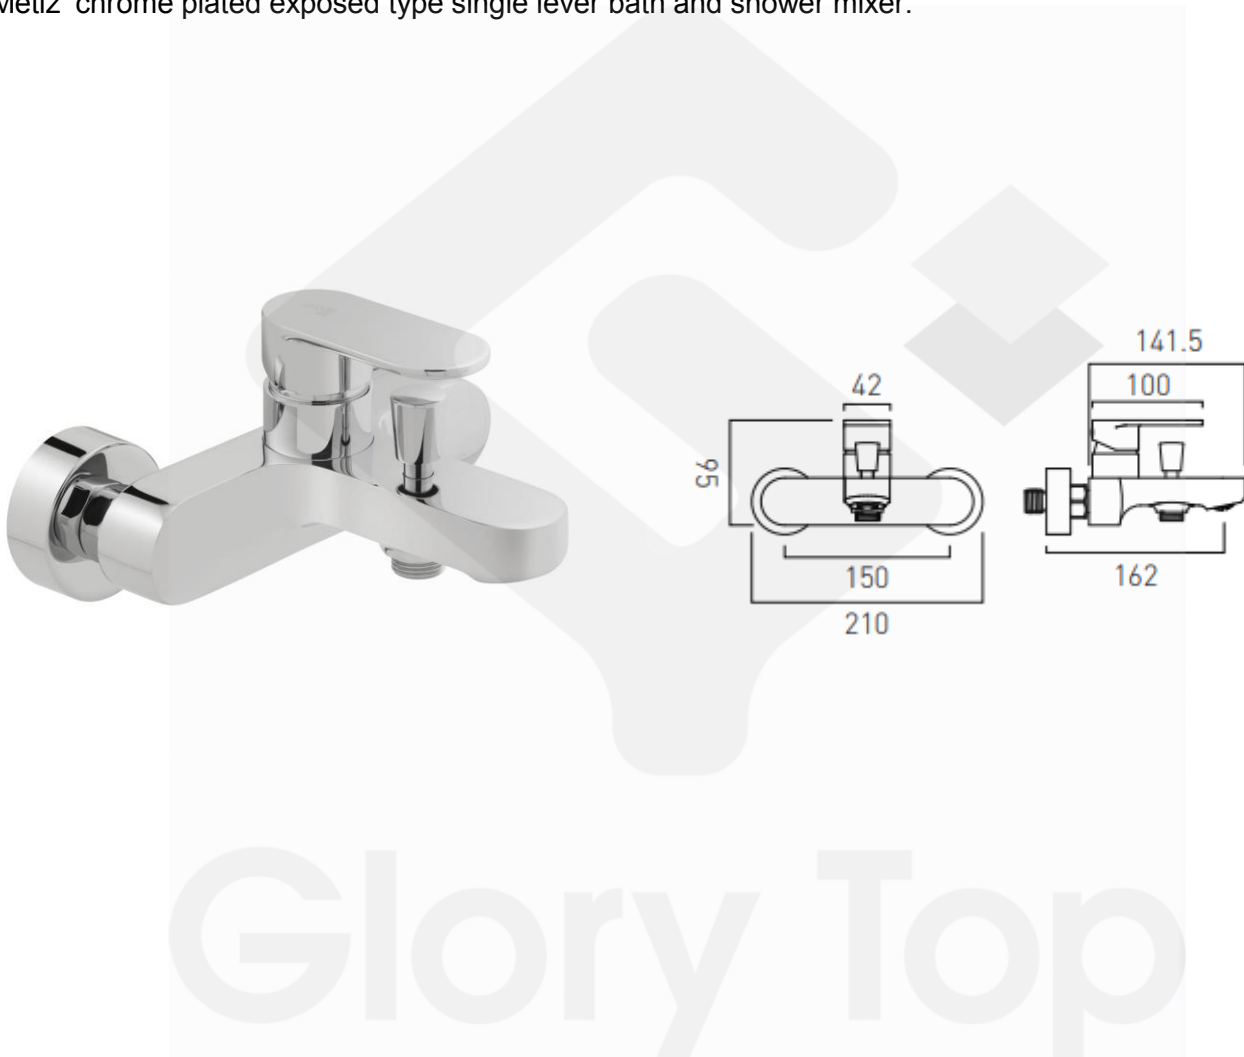

Bath & Shower Mixer

VADO

Product

MET-123-C/P

Description

'Metiz' chrome plated exposed type single lever bath and shower mixer.

Remarks:

ceramic cartridge C-003-N35
2 x 12 inlets 1 x 12 shower outlet
minimum operating pressure 1.0 bar MP
12 Year Guarantee

Product Details

Brand	VADO	Dimension	As Shown
Materials	Brass	Country of Origin	United Kingdom (UK)
Finish	Chrome Plated	WELS	-
		WSD Ref. No.	C20190050
		Expiry Date	26 November 2023

* Information provided above is for reference only and is subject to change without prior notice.