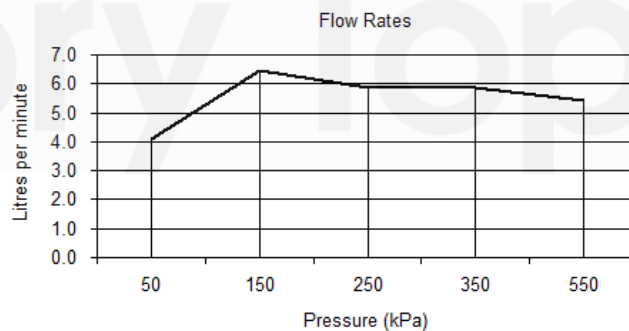

## Product

ERI-MFSRK-DB-C/P - Shower Set  
FR-SHOWER/6-C/P - Flow Regulator

## Description

'Eris' chrome plated shower set included 3 function hand shower, with 6L/min flow limiter, 700mm length sliding rail, hand shower holder & 1500mm long flexible hose.

FR-SHOWER/6-C/P

Flow Rate Chart :

## Product Details

<b>Brand</b>	VADO	<b>Dimension</b>	As Shown
<b>Materials</b>	Brass	<b>Country of Origin</b>	United Kingdom (UK)
<b>Finish</b>	Chrome Plated	<b>WSD Ref. No.</b>	-
<b>WRAS No.</b>	1409958	<b>Expiry Date</b>	-
<b>Remarks</b>	Min. operating pressure : 0.2 bar	<b>WELS</b>	Grade 1