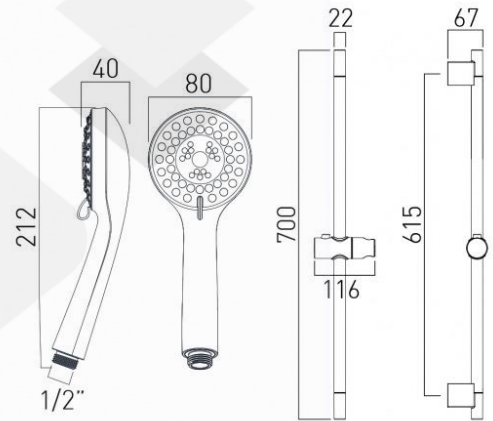

# Eris – Shower Set

VADO

## Product

ERI-MFSRK-DB-C/P - Shower Set  
FR-SHOWER/6-C/P - Flow Regulator

## Description

'Eris' chrome plated shower set included 3 function hand shower, with 6L/min flow limiter, 700mm length sliding rail, hand shower holder & 1500mm long flexible hose.

FR-SHOWER/6-C/P

Flow Rate Chart :

## Product Details

<b>Brand</b>	VADO	<b>Dimension</b>	As Shown
<b>Materials</b>	Brass	<b>Country of Origin</b>	United Kingdom (UK)
<b>Finish</b>	Chrome Plated	<b>WSD Ref. No.</b>	-
<b>WRAS No.</b>	1409958	<b>Expiry Date</b>	-
<b>Remarks</b>	Min. operating pressure : 0.2 bar	<b>WELS</b>	Grade 1