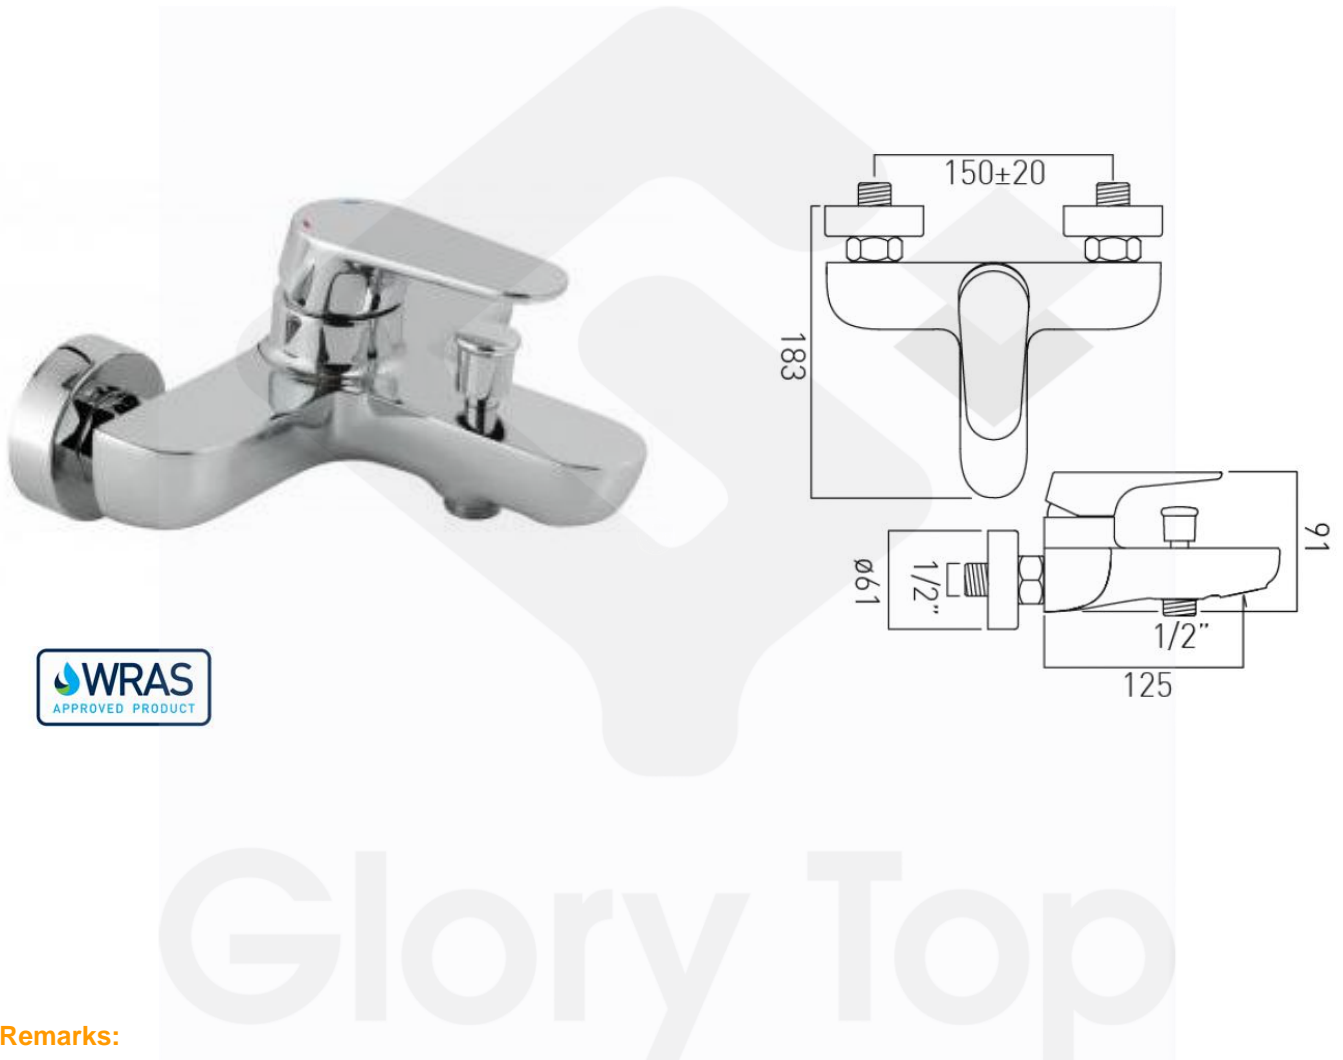

Bath & Shower Mixer

VADO

Product

ASC-123-C/P

Description

'Ascent' chrome plated exposed type single lever bath and shower mixer.

Remarks:

Min. operating pressure : 1.5 bar MP

Flow rate at 3 bar pressure

Bath: 21 l/min

Shower: 22 l/min

Ceramic cartridge CAR-K35A

Product Details

Brand	VADO	Dimension	As shown
Materials	Brass	Country of Origin	United Kingdom (UK)
Finish	Chrome Plated	WRAS No.:	1610030
		WSD Ref. No.	B20170037
		Expired Date	31 October, 2021