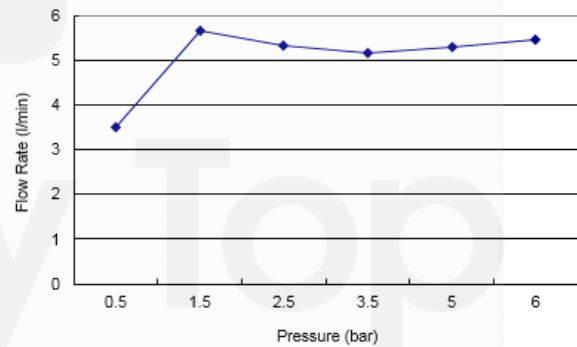

Sink Mixer

VADO

Product

MET-150-C/P – Mixer

FR-100/5-PLA – Flow Regulator

Description

'Metiz' chrome plated deck mounted single lever sink mixer with WELS Grade 2 label, with flexible hoses.

Flow Rate Chart of VADO MET-150-C/P + FR-100/5-PLA

Remarks:

10 Year Guarantee

Product Details

Brand	VADO	Dimension	As Shown
Materials	Brass	Country of Origin	United Kingdom (UK)
Finish	Chrome Plated	WELS	TM 19-0068
		WSD Ref. No.	C20190052
		Expiry Date	25 November 2023