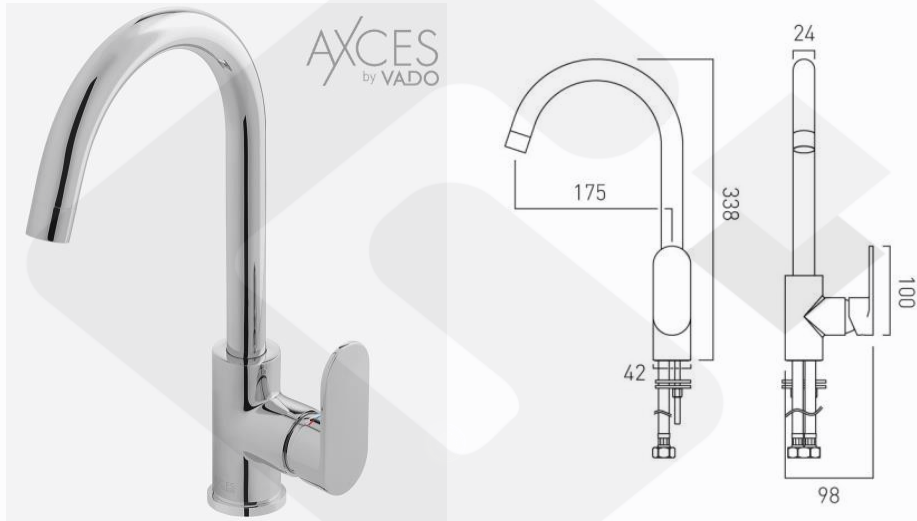

Sink Mixer

VADO

Product

MET-150-C/P – Mixer

FR-100/5-PLA – Flow Regulator

Description

'Metiz' chrome plated deck mounted single lever sink mixer with WELS Grade 2 label, with flexible hoses.

Flow Rate Chart of VADO MET-150-C/P + FR-100/5-PLA

Remarks:

10 Year Guarantee

Product Details

Brand	VADO	Dimension	As Shown
Materials	Brass	Country of Origin	United Kingdom (UK)
Finish	Chrome Plated	WELS	TM 19-0068
		WSD Ref. No.	C20190052
		Expiry Date	25 November 2023