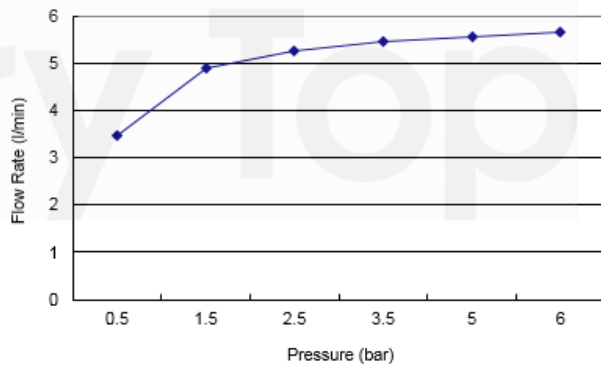

Basin Mixer

VADO

Product

MET-100-C/P – Mixer

FR-FLEXI/3-PLA – Flow Regulator

Description

'Metiz' chrome plated deck mounted single lever basin mixer with WELS Grade 2 label, with pop-up waste fittings, with flexible hoses.

Flow Rate Chart of VADO MET-100-C/P + FR-FLEXI/3-PLA

Remarks:

ceramic cartridge C-004-N35
 2 x 12 nut x 550mm flexipipe connections
 deck mount drill hole diameter 35mm
 minimum operating pressure 1.0 bar MP
 12 Year Guarantee

Product Details

Brand	VADO	Dimension	As Shown
Materials	Brass	Country of Origin	United Kingdom (UK)
Finish	Chrome Plated	WELS	TM 19-0060
		WSD Ref. No.	C20190041
		Expiry Date	25 November 2023

* Information provided above is for reference only and is subject to change without prior notice.