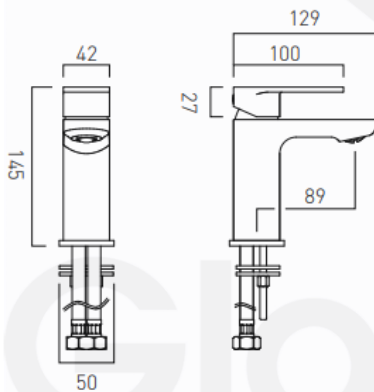

Basin Mixer

VADO

Product

MET-100-C/P – Mixer

FR-FLEXI/3-PLA – Flow Regulator

Description

'Metiz' chrome plated deck mounted single lever basin mixer with WELS Grade 2 label, with pop-up waste fittings, with flexible hoses.

Flow Rate Chart of VADO MET-100-C/P + FR-FLEXI/3-PLA

Remarks:

ceramic cartridge C-004-N35
 2 x 12 nut x 550mm flexipipe connections
 deck mount drill hole diameter 35mm
 minimum operating pressure 1.0 bar MP
 12 Year Guarantee

Product Details

Brand	VADO	Dimension	As Shown
Materials	Brass	Country of Origin	United Kingdom (UK)
Finish	Chrome Plated	WELS	TM 19-0060
		WSD Ref. No.	C20190041
		Expiry Date	25 November 2023

* Information provided above is for reference only and is subject to change without prior notice.