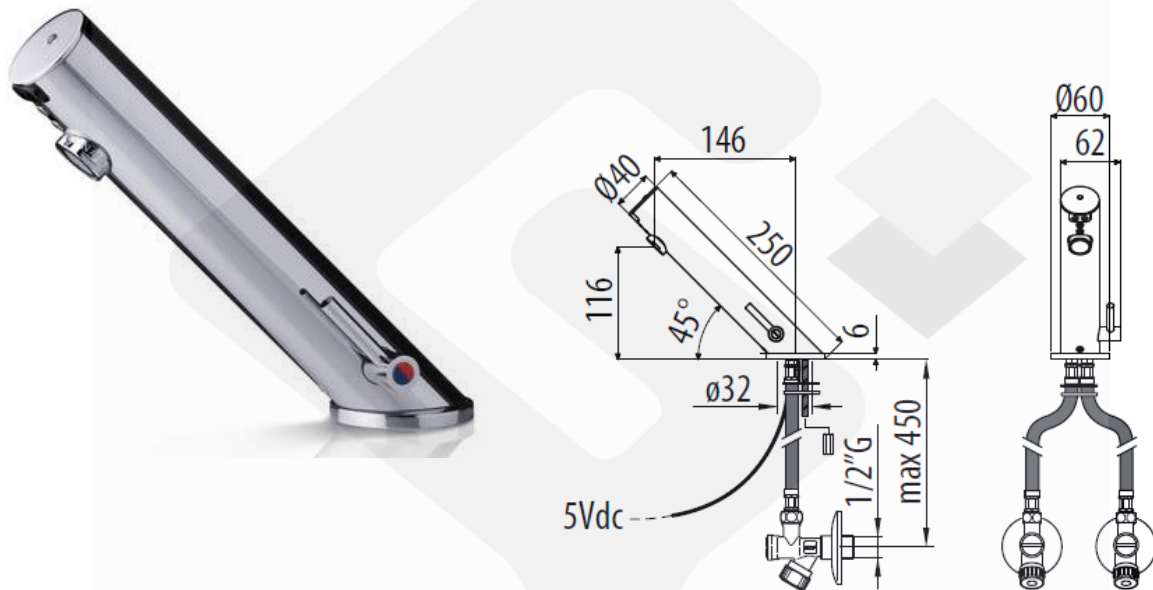

'Quary – Basin Mixer

Product

27606

Description

'Quary' chrome plated deck mounted sensor mixer for hot and cold water, AC powered.

Remarks:

Chrome-plated brass body $\varnothing 40$ mm, inclined 45° constructed with specific vandal-proof criteria
 Function for flood and consumption protection: stops the water flow after 90 seconds of continuous use
 Optimized water consumption with limiter at 6 l/min. Optional: limiter at 3 l/min
 Solenoid valve with triple, stainless steel and anti-impurities filter
 Shut-off valves inside the recessed box, equipped with stainless steel, anti-impurities 0.2 mm mesh filters
 Electronic circuit: 4.5 V, manufactured in compliance with CEI EN 55014-1/-2 (EMC) requirements
 Solenoid valve: 3V
 Safety transformer: 230Vac - 5Vdc, IMQ approved and manufactured in compliance with CEI EN 61558-1/-2-6 requirements
 IP65 electrical part protection grade
 Adjustable sensors' range of action: 8 - 35 cm
 Stop taps with non-return valves
 Water pressure: 0.4 - 10 bar

Product Details

Brand	DMP	Dimension	As Shown
Materials	Brass	Country of Origin	Italy
Finish	Chrome Plated	WELS	-
		WSD Ref. No.	-
		Expiry Date	-

* Information provided above is for reference only and is subject to change without prior notice.