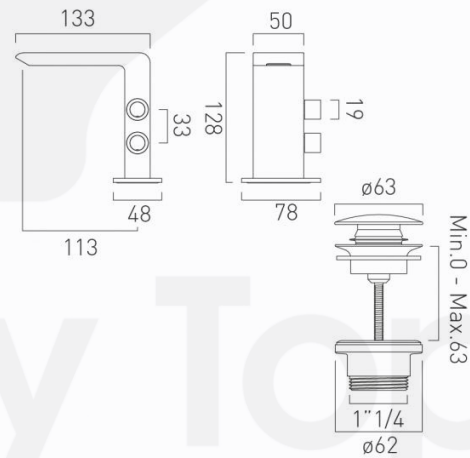

## Description

Omika' Chrome plated two handle wall mounted mono basin mixer for cold and hot water supply, with universal pop up waste

## Product Details

<b>Brand</b>	VADO	<b>Dimension</b>	As Shown
<b>Materials</b>	Brass	<b>Country of Origin</b>	United Kingdom (UK)
<b>Finish</b>	Chrome Plated	<b>WSD Ref. No.</b>	-
<b>WRAS No.</b>	-	<b>Expiry Date</b>	-