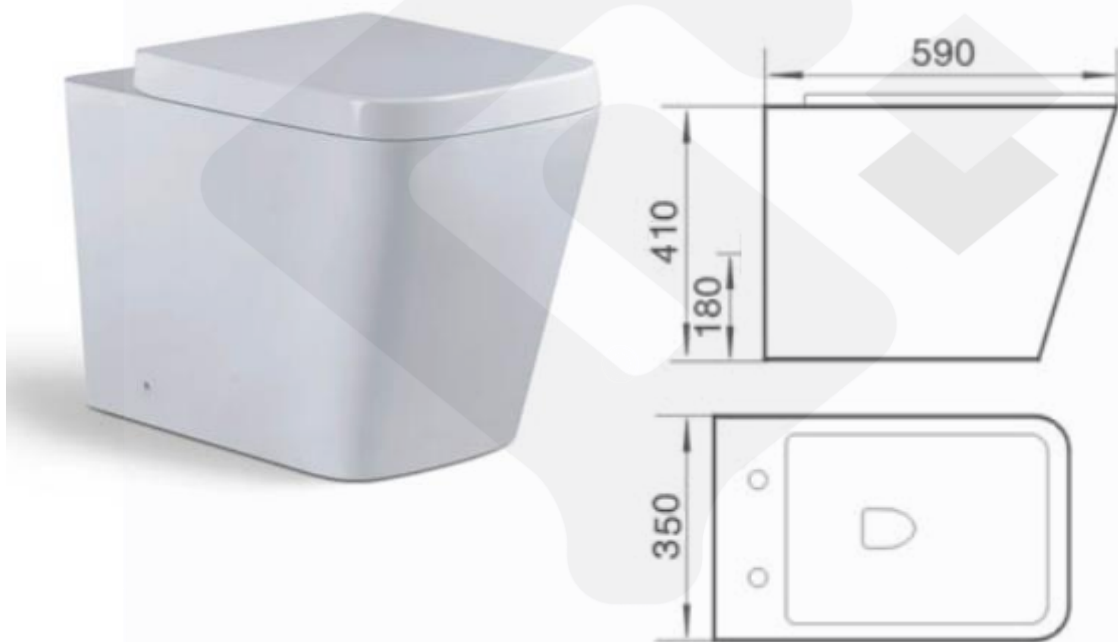

## Product

ST1-003 – WC bowl

Seat & Cover

## Description

Vitreous china back-to-wall WC with universal trap outlet, toilet seat & cover and L-fixing.

## Product Details

<b>Brand</b>	Purique	<b>Dimension</b>	590 x 350 x 410 mm
<b>Materials</b>	Vitreous China	<b>Country of Origin</b>	PRC
<b>Finish</b>	White	<b>WSD Ref. No.</b>	NA
		<b>Expiry Date</b>	NA