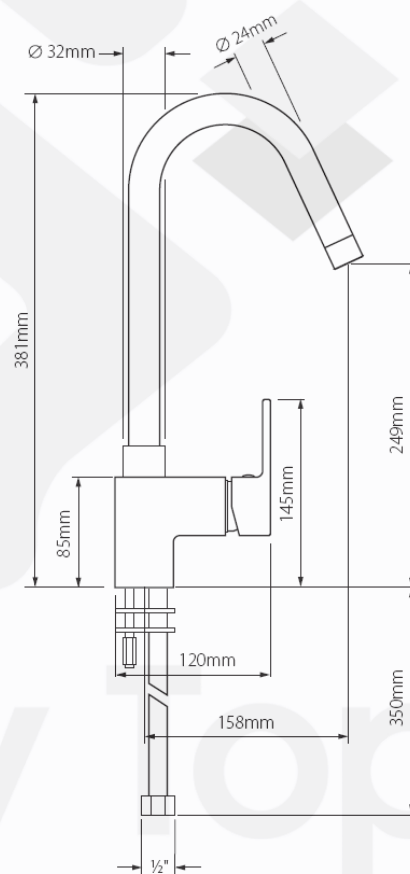

Life – Sink Mixer

VADO

Product

LIF-150S-C/P - Sink Mixer

FR-100/5-PLA - Flow Regulator

Description

'Life' chrome plated deck mounted single lever sink mixer with swivel spout, with 1/2" stainless steel flexible hoses. + FR-100/5-PLA flow regulator of 5L/min flow rate.

Flow Rate Chart : **Flow Rates**
(for "mixed" measurements)

Remarks :

Min. operating pressure : 0.2 bar LP

Ceramic cartridge CAR-K35A

2 x 1/2" x 350mm flexipipe connections

Deck mount drill hole diameter 35mm

Product Details

Brand	VADO	Dimension	As Shown
Materials	Brass	Country of Origin	United Kingdom (UK)
Finish	Chrome Plated	WSD Ref. No.	B20170090
WRAS No.	1610027	Expiry Date	31 October, 2021

* Information provided above is for reference only and is subject to change without prior notice.