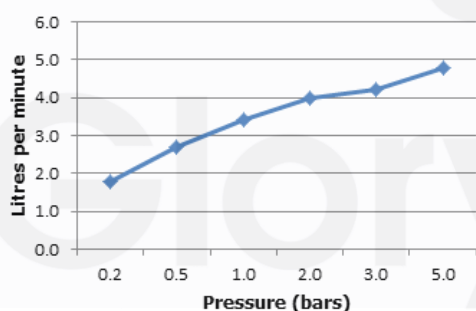

Life – Sink Mixer

VADO

Product

LIF-150S-C/P - Sink Mixer

FR-100/5-PLA - Flow Regulator

Description

'Life' chrome plated deck mounted single lever sink mixer with swivel spout, with 1/2" stainless steel flexible hoses. + FR-100/5-PLA flow regulator of 5L/min flow rate.

Flow Rate Chart : **Flow Rates**
(for "mixed" measurements)

Remarks :

Min. operating pressure : 0.2 bar LP

Ceramic cartridge CAR-K35A

2 x 1/2" x 350mm flexipipe connections

Deck mount drill hole diameter 35mm

Product Details

Brand	VADO	Dimension	As Shown
Materials	Brass	Country of Origin	United Kingdom (UK)
Finish	Chrome Plated	WSD Ref. No.	B20170090
WRAS No.	1610027	Expiry Date	31 October, 2021

* Information provided above is for reference only and is subject to change without prior notice.