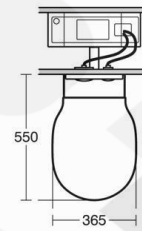

Back To Wall WC

Product

E143201 - WC Bowl
E081101 - Seat & Cover

Description

'Concept Air' vitreous china back-to-wall wash down WC with horizontal outlet and 'AquaBlade' flushing rim, with WELS Grade 2 label, with plastic slim design soft-closing seat & cover, white colour.

AquaBlade
FLUSH TECHNOLOGY

Remarks:

Vitreous china to BS3402. WC pan to BS EN 997 and BS EN 33
AquaBlade technology can wash 95% of internal bowl to provide max hygiene performance.

Product Details

Brand	Ideal Standard	Dimension	550(L) x 365(W) x 400(H)
Materials	Vitreous China	Country of Origin	United Kingdom (UK)
Finish	White	WELS	WC 19-0028
		WSD Ref. No.	-
		Expiry Date	-