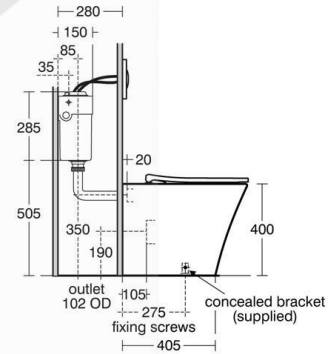

Back To Wall WC

Product

E143201 - WC Bowl
E081101 - Seat & Cover

Description

'Concept Air' vitreous china back-to-wall wash down WC with horizontal outlet and 'AquaBlade' flushing rim, with WELS Grade 2 label, with plastic slim design soft-closing seat & cover, white colour.

AquaBlade
FLUSH TECHNOLOGY

Remarks:

Vitreous china to BS3402. WC pan to BS EN 997 and BS EN 33
AquaBlade technology can wash 95% of internal bowl to provide max hygiene performance.

Product Details

Brand	Ideal Standard	Dimension	550(L) x 365(W) x 400(H)
Materials	Vitreous China	Country of Origin	United Kingdom (UK)
Finish	White	WELS	WC 19-0028
		WSD Ref. No.	-
		Expiry Date	-