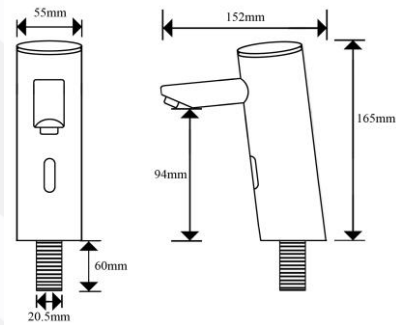

Hydraulic Automatic Sensor Basin Tap

GTB

Product

HG5134

Description

Chrome plated hydraulic rechargeable lithium battery sensor basin faucet with control box (equipped with DC battery backup power supply), flexible supply pipe & G08 external water filter.

Features:

- Eco friendly: 100% eco friendly and less pollution to the environment.
- Convenient to maintain: Using mini micro turbine or self-powered hydro-generator as main power source, hence, eliminating the need for batteries or AC power.
- Anti-impurity: The solenoid valve built-in filter screen prevents debris in the water from clogging the tap, and therefore increases the durability of the products.
- Hygienic: State of the art infrared sensor technology and touch-free design thus can prevent users from bacteria mutual infection.
- Water-saving: Open/shut off water automatically according to intelligent program to avoid water wasting.

Specifications:

- ※ Sensing Distance: 10-35CM adjustable (factory default 28CM)
- ※ Dynamic Water Pressure: 0.1MPa-0.7Mpa
- ※ Static Electric Current: $\leq 20\mu\text{A}$
- ※ Dynamic Electric Current: $\leq 300\text{mA}$
- ※ Overtime Protection of Each Water Flow: 60S
- ※ Response Time: $\leq 0.5\text{S}$ (second)
- ※ Turn Off Time: $\leq 1\text{S}$ (second)
- ※ Ambient Temperature: 0-55°C
- ※ Ambient Temperature: 0-100%RH
- ※ Low Voltage Testing: Water Flowing 3L(liter) to Supply Voltage
- ※ Generator Efficiency: $\geq 100\text{mW}/0.20\text{MPa}$

Remarks:

Product Details

Brand	GTB
Materials	Brass
Finish	Chrome Plated

Dimension	As Shown
Country of Origin	HK
WELS	-
WSD Ref. No.	- C20110152
Expiry Date	- 27 July, 2016

* Information provided above is for reference only and is subject to change without prior notice.

Glory Top Building Materials Ltd
Glory Top Architectural Hardware Ltd
高晉建築材料有限公司
高晉五金建材有限公司

T | 3583 8333
E | Info@glorytop.com.hk
W | www.glorytop.com.hk
A | 15/F, 8 Jordan Road, Kowloon