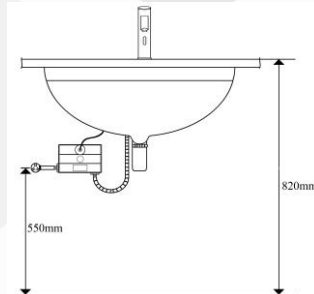

Hydraulic Automatic Sensor Basin Tap

GTB

Product

HG5134

Description

Chrome plated hydraulic rechargeable lithium battery sensor basin faucet with control box (equipped with DC battery backup power supply), flexible supply pipe & G08 external water filter.

Features:

- Eco friendly: 100% eco friendly and less pollution to the environment.
- Convenient to maintain: Using mini micro turbine or self-powered hydro-generator as main power source, hence, eliminating the need for batteries or AC power.
- Anti-impurity: The solenoid valve built-in filter screen prevents debris in the water from clogging the tap, and therefore increases the durability of the products.
- Hygienic: State of the art infrared sensor technology and touch-free design thus can prevent users from bacteria mutual infection.
- Water-saving: Open/shut off water automatically according to intelligent program to avoid water wasting.

Specifications:

- ※ Sensing Distance: 10-35CM adjustable (factory default 28CM)
- ※ Dynamic Water Pressure: 0.1MPa-0.7Mpa
- ※ Static Electric Current: $\leq 20\mu\text{A}$
- ※ Dynamic Electric Current: $\leq 300\text{mA}$
- ※ Overtime Protection of Each Water Flow: 60S
- ※ Response Time: $\leq 0.5\text{S}$ (second)
- ※ Turn Off Time: $\leq 1\text{S}$ (second)
- ※ Ambient Temperature: 0-55°C
- ※ Ambient Temperature: 0-100%RH
- ※ Low Voltage Testing: Water Flowing 3L(liter) to Supply Voltage
- ※ Generator Efficiency: $\geq 100\text{mW}/0.20\text{MPa}$

Remarks:

Product Details

Brand	GTB
Materials	Brass
Finish	Chrome Plated

Dimension	As Shown
Country of Origin	HK
WELS	-
WSD Ref. No.	- C20110152
Expiry Date	- 27 July, 2016

* Information provided above is for reference only and is subject to change without prior notice.

Glory Top Building Materials Ltd
Glory Top Architectural Hardware Ltd
高晉建築材料有限公司
高晉五金建材有限公司

T | 3583 8333
E | Info@glorytop.com.hk
W | www.glorytop.com.hk
A | 15/F, 8 Jordan Road, Kowloon