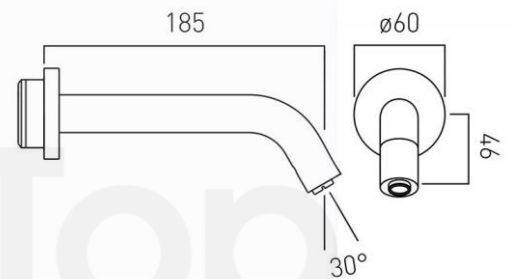

I - Tech – Sensor Faucet

VADO

Product

IR-WSPOUT-C/P – Wall mounted sensor tap

FR-FLEXI/2-PLA – flow regulator

Description

'i-tech' chrome plated wall mounted sensor faucet for cold or pre-mixed water supply, with WELS Grade 1 label, AC powered with battery backup.

Remarks :

- With rub clean aerator
- With round shroud
- Mains or battery operated
- Takes standard AA batteries
- 6-year guarantee
- Min. operating pressure : 1.0 bar MP

Product Details

Brand	VADO	Dimension	As Shown
Materials	Brass	Country of Origin	United Kingdom (UK)
Finish	Chrome Plated	WSD Ref. No.	B20180048
WRAS No.	1304073	Expiry Date	20 May 2023
WELS	Grade 1 - TN 19-0064		