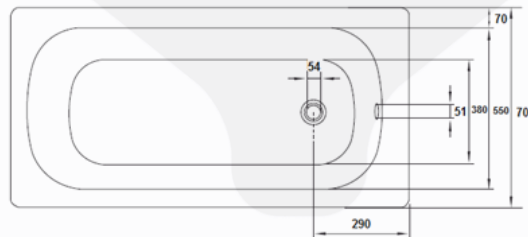

Product

CS3-HK + AC13

Description

'Cassia' Enamelled press steel drop in type bathtub with chrome plated waste and overflow fittings.

Remarks:

-

Product Details

Brand	AZZURRA	Dimension	1500mm x 700mm
Materials	Enamelled Pressed Steel	Country of Origin	Italy
Finish	White	WELS	-
		WSD Ref. No.	-
		Expiry Date	-