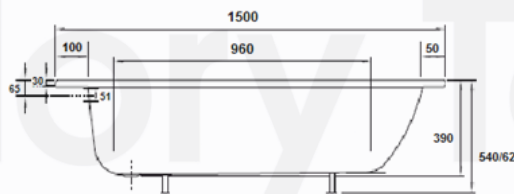

Product

CS3-HK + AC13

Description

'Cassia' Enamelled press steel drop in type bathtub with chrome plated waste and overflow fittings.

Remarks:

-

Product Details

Brand	AZZURRA	Dimension	1500mm x 700mm
Materials	Enamelled Pressed Steel	Country of Origin	Italy
Finish	White	WELS	-
		WSD Ref. No.	-
		Expiry Date	-