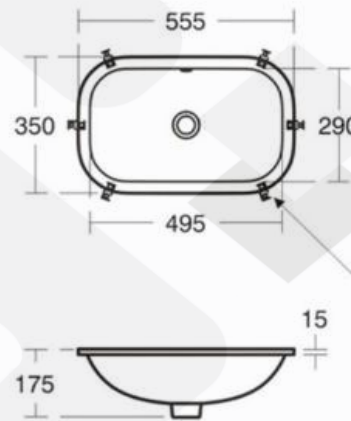

## Description

'Contour 21' vitreous china under-countertop washbasin with overflow hole.

S9118  
fixing clips  
& bolts (set of 6)  
(not supplied)

## Product Details

<b>Brand</b>	Armitage Shanks	<b>Dimension</b>	555 x 350 x 175mm
<b>Materials</b>	Vitreous china	<b>Country of Origin</b>	United Kingdom (UK)
<b>Finish</b>	White	<b>WELS</b>	-
		<b>WSD Ref. No.</b>	-
		<b>Expiry Date</b>	-