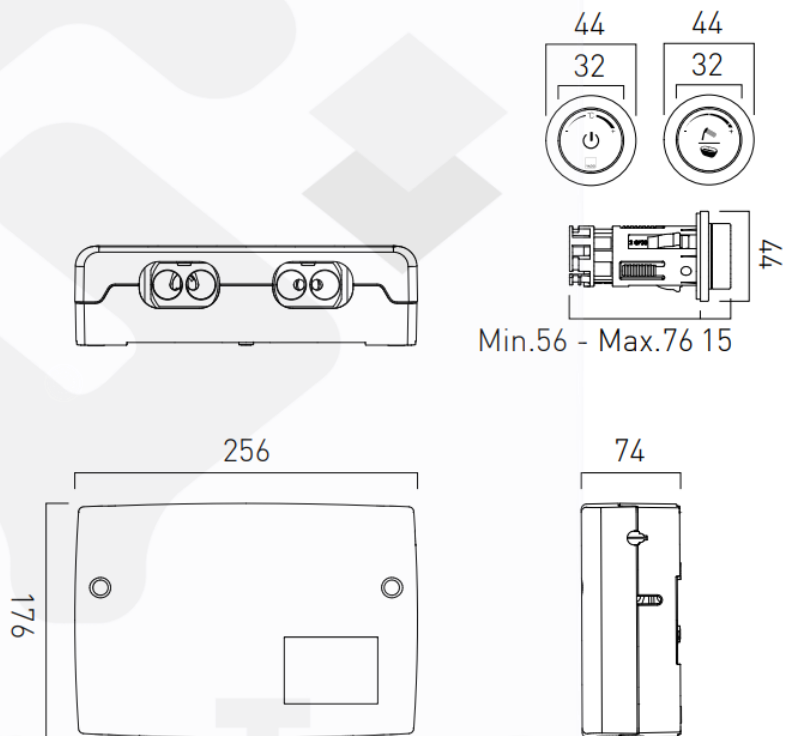

SENSORI – Outlet Shower Bath Control

VADO

Product

DIA-2700

Description

SmartDial 2 outlet thermostatic digital bath & shower control

Remarks:

Automatic bath-fill function.
Minimum operating pressure 1.0 bar MP

Product Details

Brand	VADO	Dimension	44mm dia.
Materials	Brass	Country of Origin	United Kingdom (UK)
Finish	Chrome Plated	WELS	-
		WSD Ref. No.	-
		Expiry Date	-

* Information provided above is for reference only and is subject to change without prior notice.