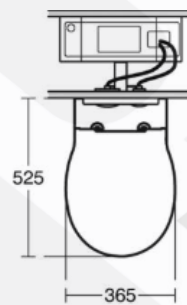

Product

S0439HY - WC Bowl
S406501 - Seat & Cover

Description

'Contour 21+' vitreous china back-to-wall rimless WC pan with SmartGuard smooth glaze with anti-microbial properties, with horizontal outlet, with 'Contour 21' plastic seat and cover.

Brand	Armitage Shanks	Dimension	530 x 375 x 410mm
Materials	Vitreous China	Country of Origin	United Kingdom (UK)
Finish	White	WELS	WC 20-0046 (Grade 1)
		WSD Ref. No.	N/A
		Expiry Date	N/A

* Information provided above is for reference only and is subject to change without prior notice.