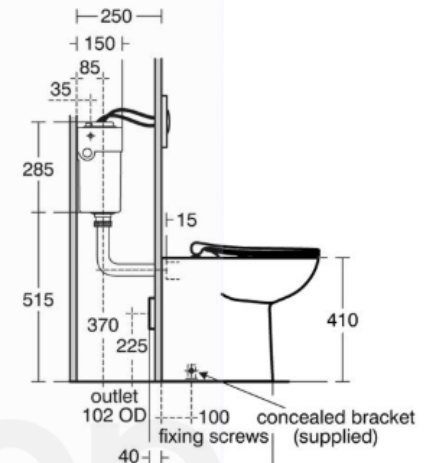

Product

S0439HY - WC Bowl
S406501 - Seat & Cover

Description

'Contour 21+' vitreous china back-to-wall rimless WC pan with SmartGuard smooth glaze with anti-microbial properties, with horizontal outlet, with 'Contour 21' plastic seat and cover.

Anti-Bacterial SmartGuard Surface

Remarks:

Vitreous china to BS3402. WC pan to BS EN 997 and BS EN 33.
HTM64-2006 & HBN00-10 Listed.
Antibacterial test to MOD ISO 22196.
2.6/4L dual flush

Product Details

Brand	Armitage Shanks	Dimension	530 x 375 x 410mm
Materials	Vitreous China	Country of Origin	United Kingdom (UK)
Finish	White	WELS	WC 20-0046 (Grade 1)
		WSD Ref. No.	N/A
		Expiry Date	N/A

* Information provided above is for reference only and is subject to change without prior notice.