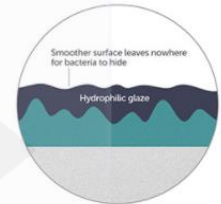

Product

S0439HY - WC Bowl
S406501 - Seat & Cover

Description

'Contour 21+' vitreous china back-to-wall rimless WC pan with SmartGuard smooth glaze with anti-microbial properties, with horizontal outlet, with 'Contour 21' plastic seat and cover.

Brand	Armitage Shanks	Dimension	530 x 375 x 410mm
Materials	Vitreous China	Country of Origin	United Kingdom (UK)
Finish	White	WELS	WC 20-0046 (Grade 1)
		WSD Ref. No.	N/A
		Expiry Date	N/A

* Information provided above is for reference only and is subject to change without prior notice.