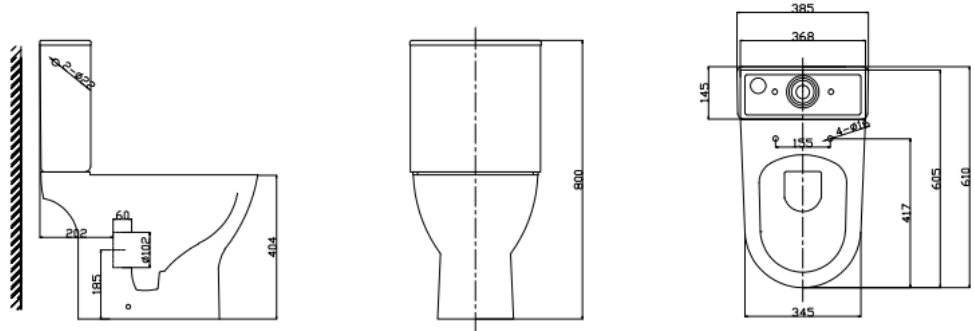

Product

MD1-001

Description

Vitreous china close coupled RIMLESS WC with horizontal outlet, vitreous china close coupled cistern, with 3/4.5 liters dual flush fittings, top fixing plastic soft closing seat and cover, floor fixing kit

Remarks

Inlet model: A1260

Outlet model: PC-A2415

Overflow tube model: POFT-18-250

Product Details

Brand	Purique	Dimension	610 x 375 x 800 mm
Materials	Vitreous China	Country of Origin	PRC
Finish	White	WSD Ref. No.	Inlet: C20190601F Outlet: C20180438F
		Expiry Date	Inlet: 27 September 2024 Outlet: 20 May 2023