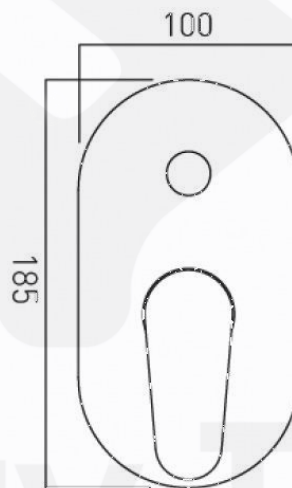

Ascent – Shower Mixer

VADO

Product

ASC-147A-C/P

Description

'ascent' chrome plated concealed type single lever shower mixer, with diverter, 2 outlets

Remarks:

Minimum operating pressure :
0.2 bar LP shower & 1.5 bar MP bath
ceramic cartridge CAR-K35A
2 x 1/2" female inlets
2 x 1/2" female outlets
Min-max wall mount 64-79mm
Optimum installation depth 72mm

Product Details

Brand	VADO	Dimension	As Shown
Materials	Brass	Country of Origin	United Kingdom (UK)
Finish	Chrome Plated	Test Report	J17761
Test Report :	J17761	WSD Ref. No.	C20140070
		Expired Date	24 July, 2019