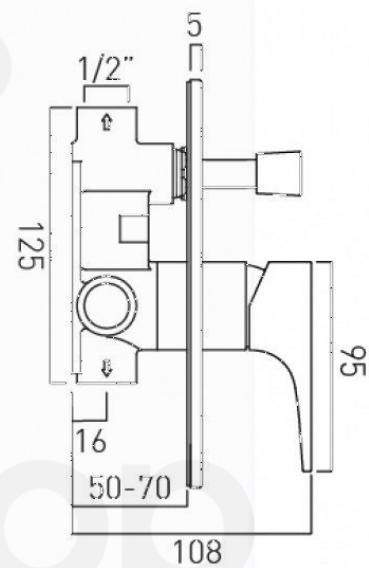

Ascent – Shower Mixer

VADO

Product

ASC-147A-C/P

Description

'ascent' chrome plated concealed type single lever shower mixer, with diverter, 2 outlets

Remarks:

Minimum operating pressure :
0.2 bar LP shower & 1.5 bar MP bath
ceramic cartridge CAR-K35A
2 x 1/2" female inlets
2 x 1/2" female outlets
Min-max wall mount 64-79mm
Optimum installation depth 72mm

Product Details

Brand	VADO	Dimension	As Shown
Materials	Brass	Country of Origin	United Kingdom (UK)
Finish	Chrome Plated	Test Report	J17761
Test Report :	J17761	WSD Ref. No.	C20140070
		Expired Date	24 July, 2019