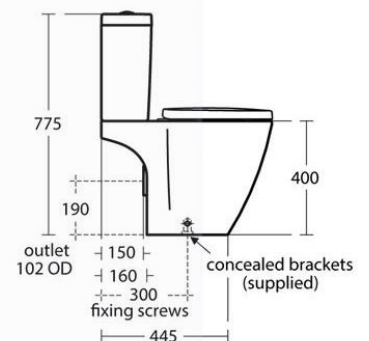

Product

E120501 – WC

E796901 – Cistern

E129201 – Seat & Cover

Description

'Concept Space' vitreous china close coupled WC with horizontal outlet, vitreous china close coupled cistern, with plastic seat and cover and floor fixing kit.

Glory Top

Remarks:

Vitreous china complies to BS3402.
WC pan to BS EN997 and BS EN33.
Suitable for 4/2.6 liter

Product Details

Brand Ideal Standard
Materials Vitreous china
Finish White

Dimension 605 x 365 x 775mm
Country of Origin United Kingdom (UK)
WELS WC 20-0040 (Grade 1)
WSD Ref. No. C20190601F / C20190318F
Expiry Date 27 Sep, 2024 / 1 May, 2024