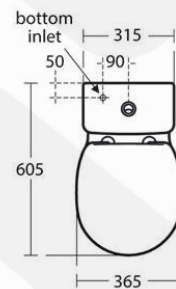

Product

E120501 – WC

E796901 – Cistern

E129201 – Seat & Cover

Description

'Concept Space' vitreous china close coupled WC with horizontal outlet, vitreous china close coupled cistern, with plastic seat and cover and floor fixing kit.

Glory Top

Remarks:

Vitreous china complies to BS3402.
WC pan to BS EN997 and BS EN33.
Suitable for 4/2.6 liter

Product Details

Brand Ideal Standard
Materials Vitreous china
Finish White

Dimension 605 x 365 x 775mm
Country of Origin United Kingdom (UK)
WELS WC 20-0040 (Grade 1)
WSD Ref. No. C20190601F / C20190318F
Expiry Date 27 Sep, 2024 / 1 May, 2024