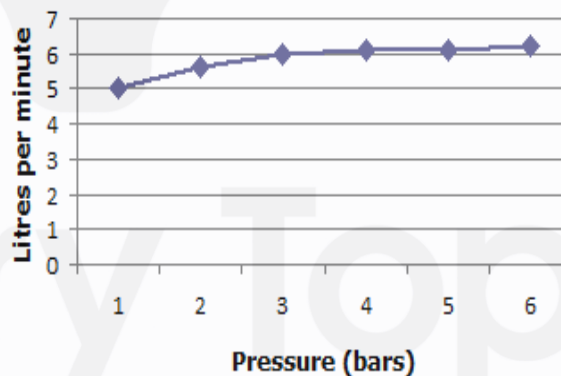

## Product

WG-MFKIT2-C/P – Shower head  
FR-SHOWER/6-C/P – Flow Limiter

## Description

Chrome plated 5-pattern (Rain / Message / Soft Spray Touch / Hard Spray / Pouring Rain) fixed overhead shower head with shower arm, with WELS Grade 1 label.

FR-SHOWER/6-C/P

**Flow Rates**  
(for "mixed" measurements)