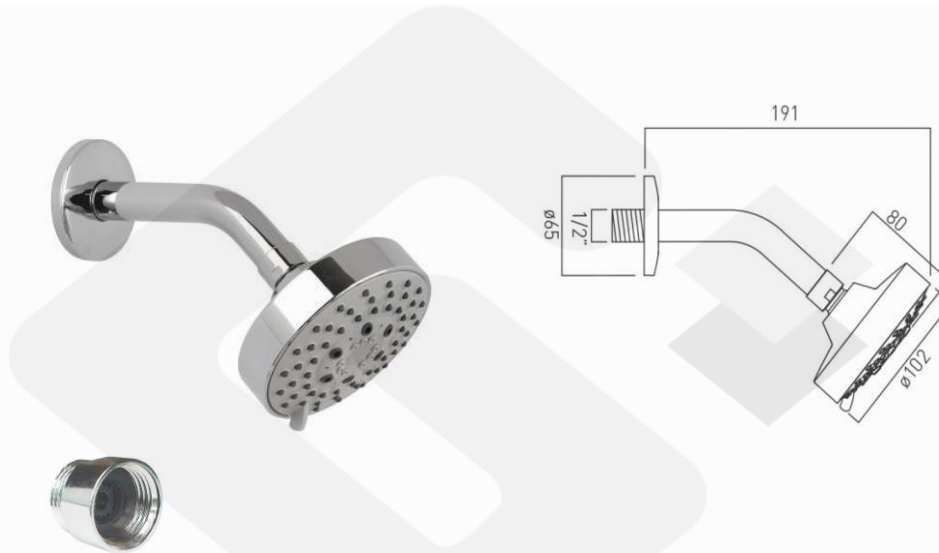

# Fixed Shower Head

VADO

## Product

WG-MFKIT2-C/P – Shower head  
FR-SHOWER/6-C/P – Flow Limiter

## Description

Chrome plated 5-pattern (Rain / Message / Soft Spray Touch / Hard Spray / Pouring Rain) fixed overhead shower head with shower arm, with WELS Grade 1 label.

FR-SHOWER/6-C/P

**Flow Rates**  
(for "mixed" measurements)

## Product Details

<b>Brand</b>	VADO	<b>Dimension</b>	As Shown
<b>Materials</b>	Brass	<b>Country of Origin</b>	United Kingdom (UK)
<b>Finish</b>	Chrome Plated	<b>WELS</b>	Grade 1 (SB 17-0004)
<b>WRAS No.</b>	-		-