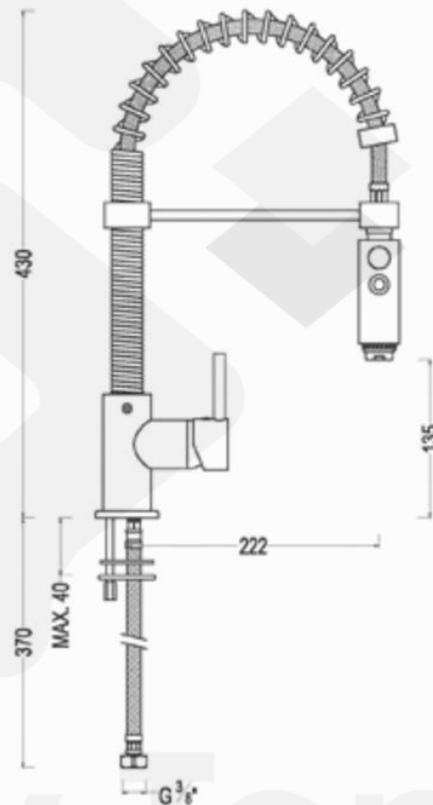

Product

GUA001

Description

'Guarda' chrome plated deck mount sink mixer with swivel spray spout with multi spray pattern, flexible hoses.

Remarks:

Remark

Product Details

Brand	Torneiras Roriz	Dimension	As Shown
Materials	Brass	Country of Origin	Portugal
Finish	Chrome Plated	WELS	-
		WSD Ref. No.	-
		Expiry Date	-