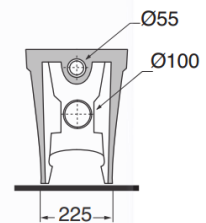

## Description

'Pratica' vitreous china back-to-wall wc horizontal outlet, with water saving 2/3L dual flush design, with plastic soft closing seat and cover, white colour.

Glory Top

## Product Details

<b>Brand</b>	AZZURRA	<b>Dimension</b>	525 x 340 x 420mm
<b>Materials</b>	Vitreous china	<b>Country of Origin</b>	Italy
<b>Finish</b>	White	<b>WELS</b>	-
		<b>WSD Ref. No.</b>	-
		<b>Expiry Date</b>	-