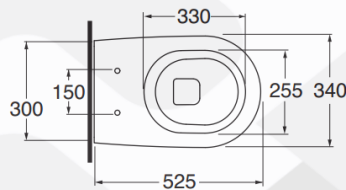

## Description

'Pratica' vitreous china back-to-wall wc horizontal outlet, with water saving 2/3L dual flush design, with plastic soft closing seat and cover, white colour.

Glory Top

## Product Details

<b>Brand</b>	AZZURRA	<b>Dimension</b>	525 x 340 x 420mm
<b>Materials</b>	Vitreous china	<b>Country of Origin</b>	Italy
<b>Finish</b>	White	<b>WELS</b>	-
		<b>WSD Ref. No.</b>	-
		<b>Expiry Date</b>	-