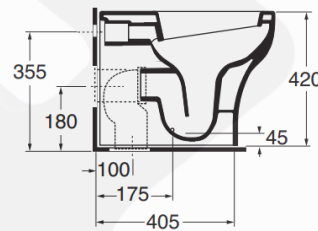

## Description

'Pratica' vitreous china back-to-wall wc horizontal outlet, with water saving 2/3L dual flush design, with plastic soft closing seat and cover, white colour.

Glory Top

## Product Details

<b>Brand</b>	AZZURRA	<b>Dimension</b>	525 x 340 x 420mm
<b>Materials</b>	Vitreous china	<b>Country of Origin</b>	Italy
<b>Finish</b>	White	<b>WELS</b>	-
		<b>WSD Ref. No.</b>	-
		<b>Expiry Date</b>	-