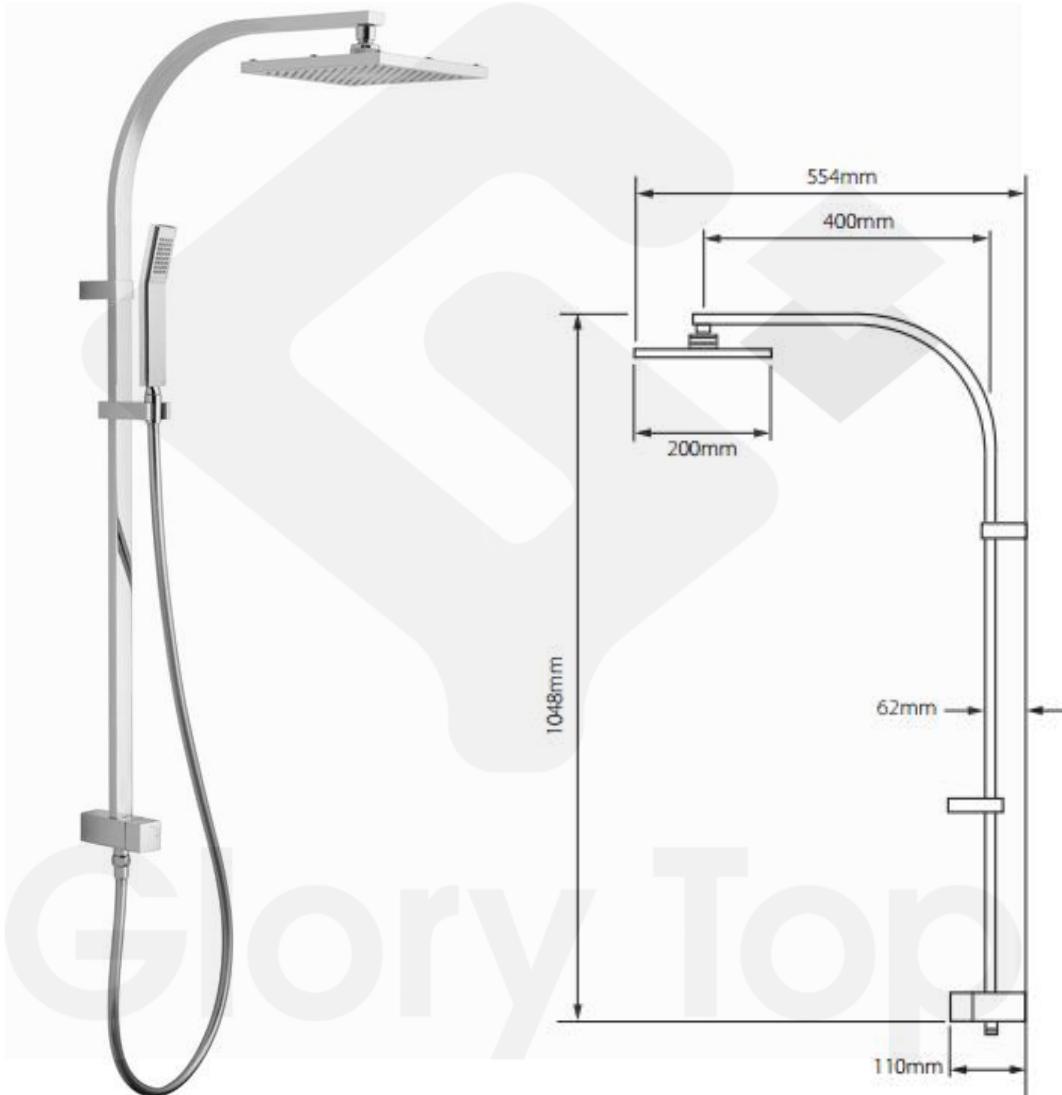

WG – Shower Valve

VADO

Product

WG-RRK/DIV/SQ-148-C/P

Description

Chrome plated shower column with diverter , bracket , hand shower and 300mm x 300mm square shower head

Product Details

Brand	VADO	Dimension	300 x 300mm
Materials	Brass	Country of Origin	United Kingdom (UK)
Finish	Chrome Plated	WSD Ref. No.	-
WRAS No.	-	Expiry Date	-