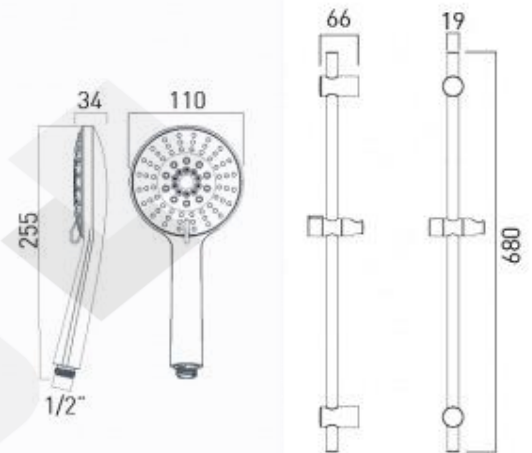

## Product

EVO-MFSRK-DB-C/P - Shower Set

FR-SHOWER/6-C/P - Flow Regulator

## Description

'Evolve' chrome plated shower set with 680mm sliding rail, 4-function hand shower with WELS Grade 1, 1500mm flexible hose and shower holder, with flow regulator restricts flow rate to 6L/min.

## Product Details

<b>Brand</b>	VADO	<b>Dimension</b>	As Shown
<b>Materials</b>	Brass	<b>Country of Origin</b>	United Kingdom (UK)
<b>Finish</b>	Chrome Plated	<b>WSD Ref. No.</b>	-
<b>WRAS No.</b>	-	<b>Expiry Date</b>	-
<b>WELS</b>	SB 16-0008 (Grade 1)	<b>Remarks</b>	Minimum operating pressure 0.2 bar