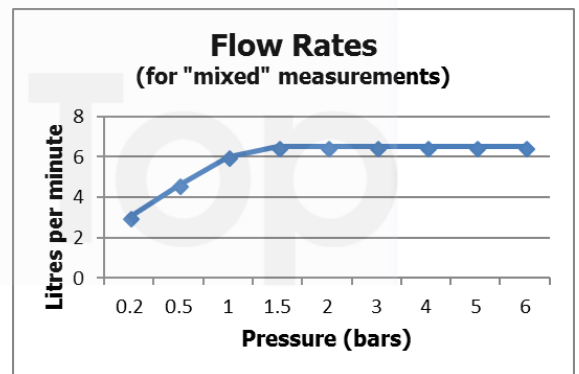

## Product

EVO-MFSRK-DB-C/P - Shower Set

FR-SHOWER/6-C/P - Flow Regulator

## Description

'Evolve' chrome plated shower set with 680mm sliding rail, 4-function hand shower with WELS Grade 1, 1500mm flexible hose and shower holder, with flow regulator restricts flow rate to 6L/min.