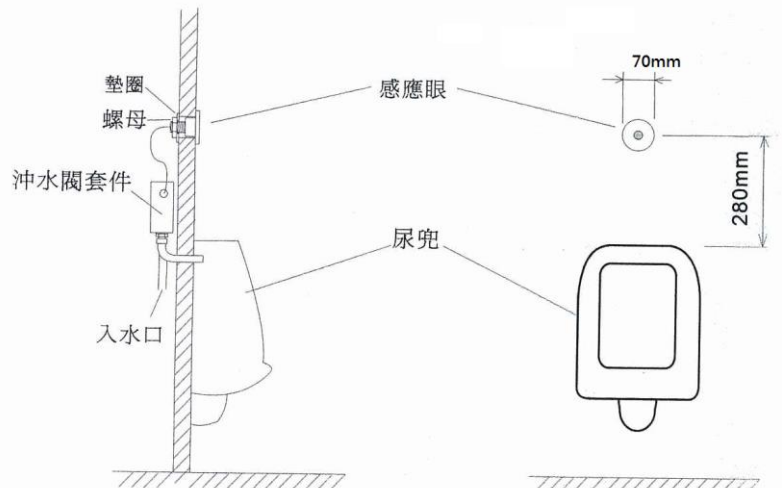

# Urinal Sensor Flush Valve with 03 Face Cover, DC Powered

## Description

Automatic sensor type urinal flush valve, with 03 face cover, DC powered.

## Product Details

Brand	GTB	Dimension	Face cover size: 70mm dia Control case size: L134 x 134 x 54mm
Materials	Brass	Country of Origin	HK
Finish	Chrome Plated	WELS	- Grade 1 (IU 18-0018)
		WSD Ref. No.	- C20160959F
		Expiry Date	- 26 July, 2021