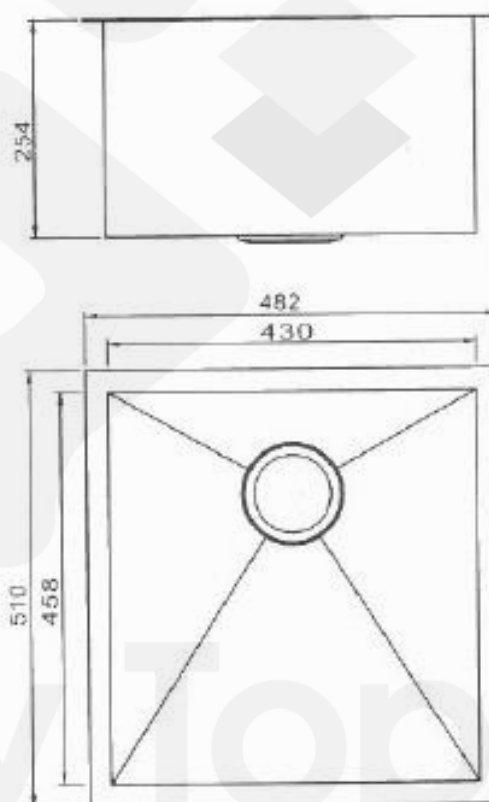

Product

12S1920

Description

Stainless steel inset type single bowl sink

**Remarks:**

Remark

Product Details

Brand	GTB	Dimension	510mm(L) x 482mm(W) x 254mm(D)
Materials	Stainless Steel	Country of Origin	HK
Finish	Satin	WELS	-
		WSD Ref. No.	-
		Expiry Date	-