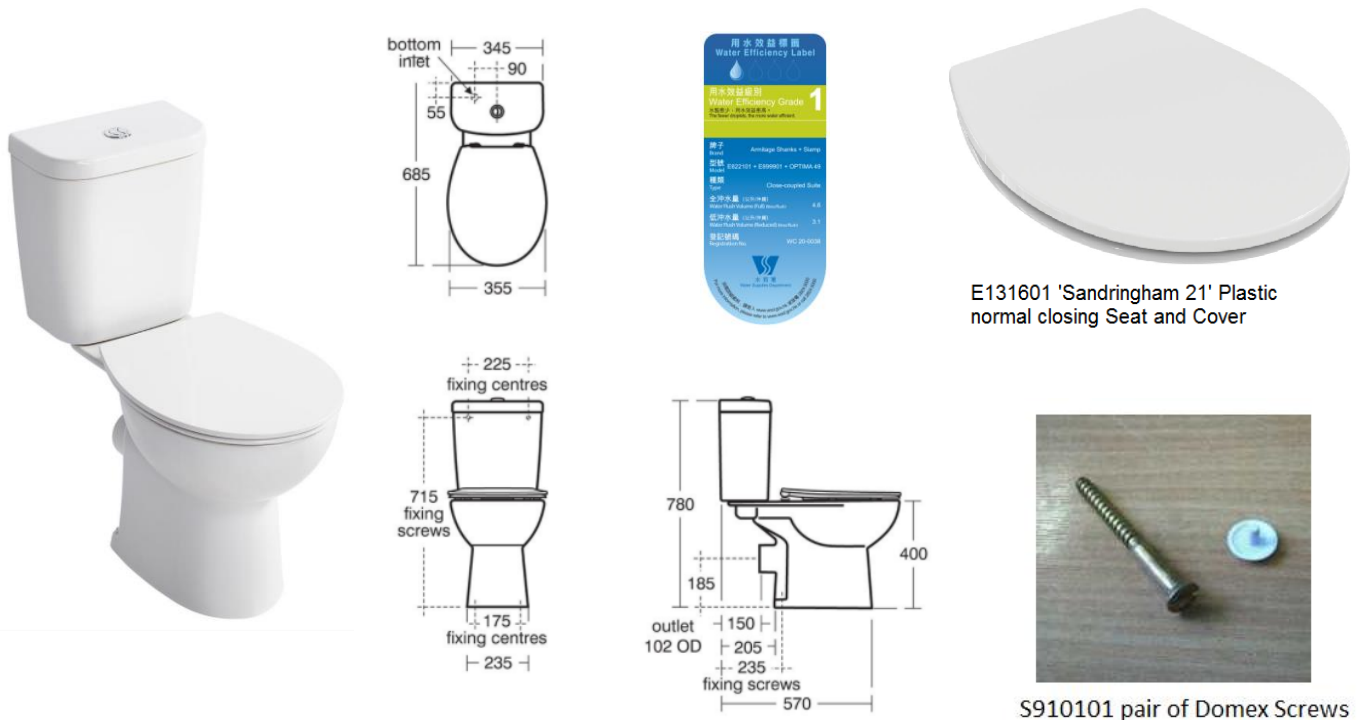

Water Closet

Product

- E822101 – WC Bowl
- E899901 – Cistern
- E131601– Seat & Cover
- S910101– Domex Screws

Description

"Sandringham 21" vitreous close coupled washdown WC with horizontal outlet, 'Sandringham 21' close coupled cistern with bottom inlet, 2.6/4L dual flush fittings, plastic seat and cover with plastic hinge, with Domex screws.

E131601 'Sandringham 21' Plastic normal closing Seat and Cover

S910101 pair of Domex Screws

Remarks:

Seat & Cover available in Blue, Yellow, White & Red.
Vitreous china to BS 3402, BS EN 997 & BS EN 33

Fittings:

Angle Valve: "Welson" 2728GM + BC15-12
Gunmetal angle valve with flange cover and plastic riser pipe.

Outlet Connector : "Multikwik" MKS2 plastic
Straight outlet connector.

Product Details

Brand	Armitage Shanks	Dimension	355 x 685 x 780mm
Materials	Vitreous china	Country of Origin	United Kingdom (UK)
Finish	White	WELS	WC 20-0038 (Grade 1)
		WSD Ref. No.	C20180471F / B20180058F
		Expiry Date	3 Jul 2023 / 31 Aug 2023