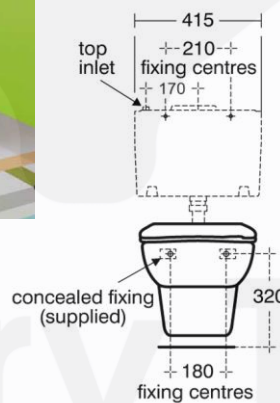

Contour 21 Splash Schools – Water Closet

Armitage Shanks

Product

S312701- WC Bowl

S453636 - Seat & Cover (Blue)

S913967 - Wall Bracket

Description

'Contour 21 Splash Schools' vitreous china close coupled wall hung RIMLESS WC with horizontal outlet, 355mm mounting height for children of Primary 7 to 11 years old, with 'Contour 21 Splash Schools' plastic seat & cover with easy gripping design, in blue colour.

Remarks:

Seat & Cover available in Blue, Yellow, White & Red.

Vitreous china to BS 3402, BS EN 997 & BS EN 33

Seat & cover tested to BS1254

Product Details

Brand	Armitage Shanks	Dimension	As Shown
Materials	Vitreous China	Country of Origin	United Kingdom (UK)
Finish	White	WELS	-
		WSD Ref. No.	-
		WRAS No.:	-
		Expiry Date	-