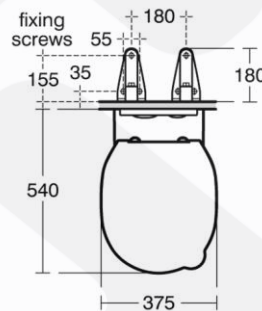

Contour 21 Splash Schools – Water Closet

Armitage Shanks

Product

S312701- WC Bowl

S453636 - Seat & Cover (Blue)

S913967 - Wall Bracket

Description

'Contour 21 Splash Schools' vitreous china close coupled wall hung RIMLESS WC with horizontal outlet, 355mm mounting height for children of Primary 7 to 11 years old, with 'Contour 21 Splash Schools' plastic seat & cover with easy gripping design, in blue colour.