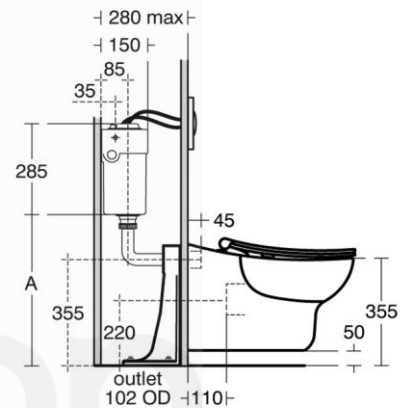

Contour 21 Splash Schools – Water Closet

Armitage Shanks

Product

S312701- WC Bowl

S453636 - Seat & Cover (Blue)

S913967 - Wall Bracket

Description

'Contour 21 Splash Schools' vitreous china close coupled wall hung RIMLESS WC with horizontal outlet, 355mm mounting height for children of Primary 7 to 11 years old, with 'Contour 21 Splash Schools' plastic seat & cover with easy gripping design, in blue colour.

Remarks:

Seat & Cover available in Blue, Yellow, White & Red.

Vitreous china to BS 3402, BS EN 997 & BS EN 33

Seat & cover tested to BS1254

Product Details

Brand	Armitage Shanks	Dimension	As Shown
Materials	Vitreous China	Country of Origin	United Kingdom (UK)
Finish	White	WELS	-
		WSD Ref. No.	-
		WRAS No.:	-
		Expiry Date	-