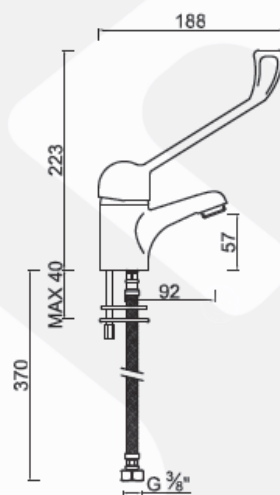

## Description

'Estremoz' chrome plated deck mounted elbow action basin mixer

Glory Top

## Product Details

<b>Brand</b>	Torneiras Roriz	<b>Dimension</b>	As Shown
<b>Materials</b>	Brass	<b>Country of Origin</b>	Portugal
<b>Finish</b>	Chrome Plated	<b>WELS</b>	-
		<b>WSD Ref. No.</b>	C20160607
		<b>Expiry Date</b>	28 April, 2021