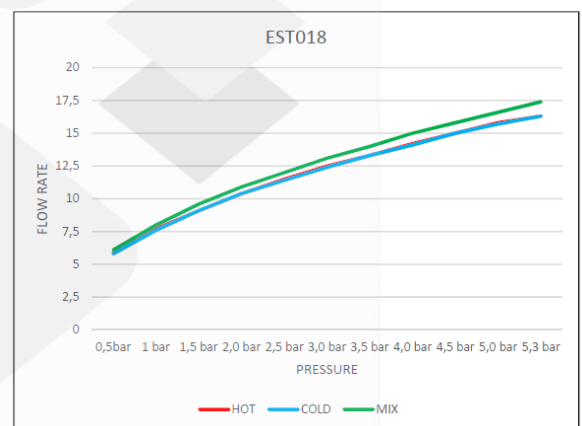

## Description

'Estremoz' chrome plated deck mounted elbow action basin mixer

Glory Top