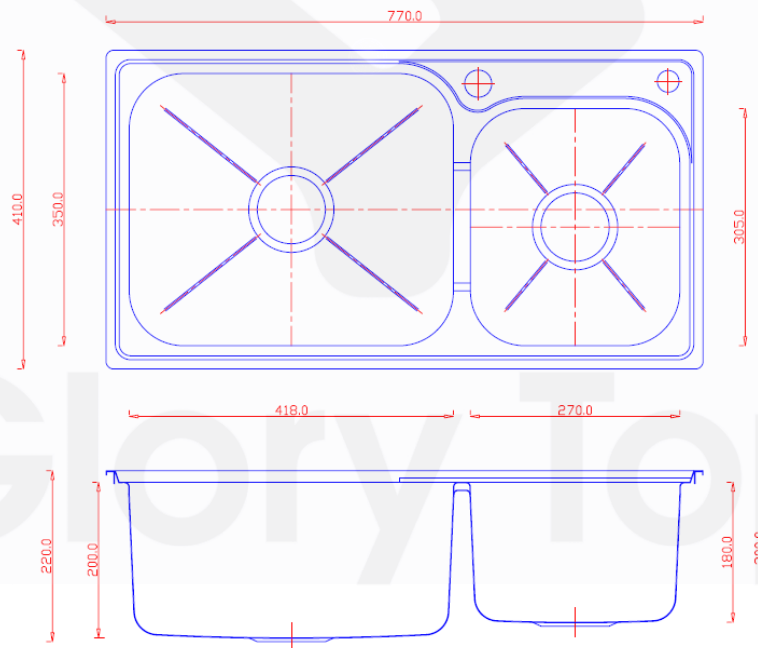

## Description

Grade 304 Stainless steel undermount double bowl sink with fixing clips

## Remarks:

1.2mm thickness

## Product Details

<b>Brand</b>	GTB	<b>Dimension</b>	770 x 410 x 220mm
<b>Materials</b>	Stainless Steel	<b>Country of Origin</b>	HK
<b>Finish</b>	Satin	<b>WELS</b>	-
		<b>WSD Ref. No.</b>	-
		<b>Expiry Date</b>	-