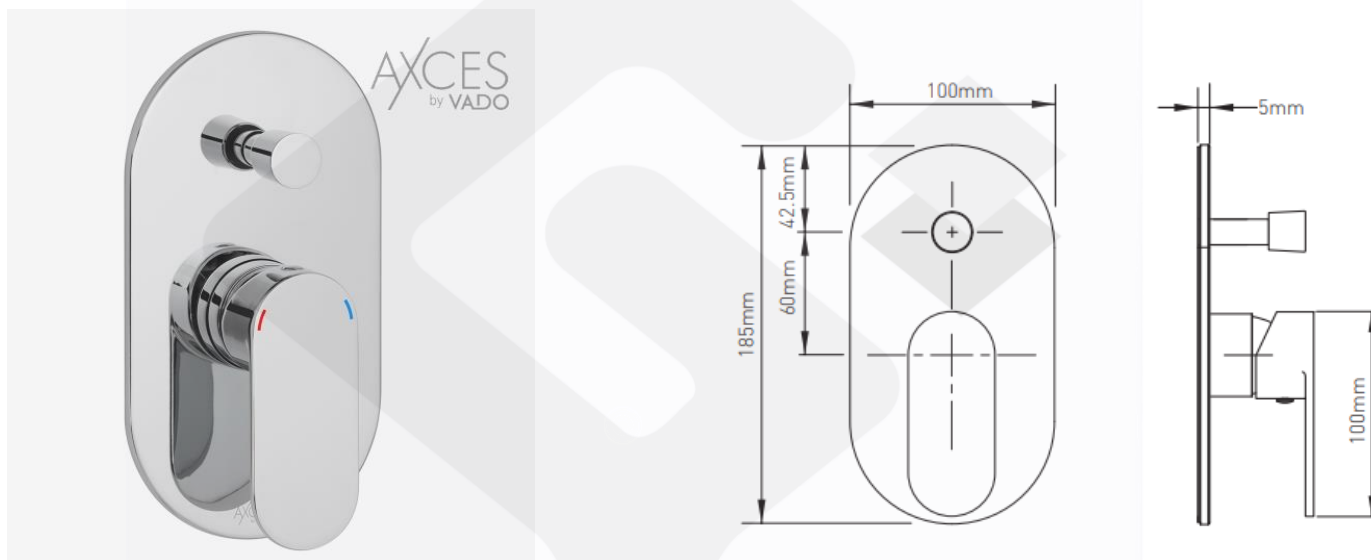

Shower Mixer

VADO

Product

MET-147A-C/P

Description

'Metiz' chrome plated concealed type single lever shower mixer, with diverter, 2 outlets.

Remarks:

ceramic cartridge CAR-K35A
2 x 1/2" female inlets
2 x 1/2" female outlets (one is blanked off)
min-max wall mount 40-65mm
minimum operating pressure 0.2 bar LP shower / 1.5 bar MP bath

Product Details

Brand	VADO	Dimension	100 x 185mm
Materials	Brass	Country of Origin	United Kingdom (UK)
Finish	Chrome Plated	WSD Ref. No.	C20190043
WRAS No.	-	Expiry Date	26 November 2023

* Information provided above is for reference only and is subject to change without prior notice.