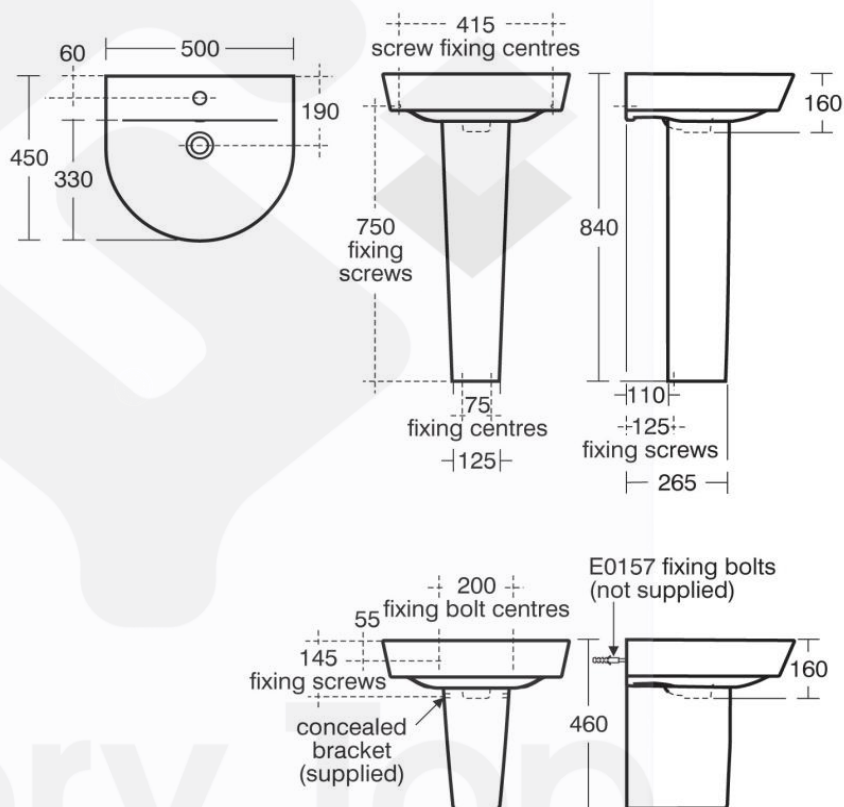

Concept Air – Washbasin

Product

E138701- Basin
E077201 - Semi- Pedestal
E015767 - wall fixings

Description

'Concept Air' fine fire clay wall hung washbasin with one central taphole and overflow, with semi-pedestal

Remarks:

Washbasin to BS EN 14688 and BS EN 31

Product Details

Brand	Ideal Standard	Dimension	As Shown
Materials	Fireclay	Country of Origin	United Kingdom (UK)
Finish	White	WELS	-
		WSD Ref. No.	-
		Expiry Date	-