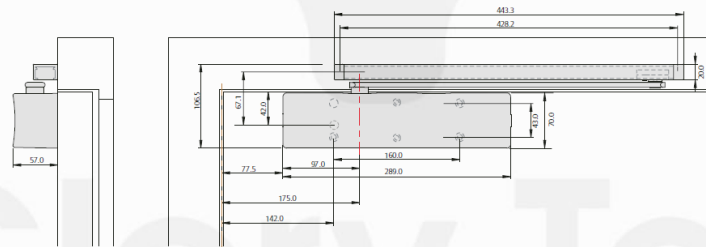

Product

2720BD.T.A.SES

Description

Cam action overhead door closer size 2-5, EN1154 4-8-2/5-1-1-3, with adjustable backcheck and delay action as standard, in order to provide enough passing time to person needed, with sliding track arm for pull side installation, silver finish, CE marked, Certifire CF738, opening force meets the requirement of Barrier Free Access (BFA) 2008, 10-year factory warranty.

Remarks:

Remark

Product Details

Brand	Briton	Dimension	289 x 57 x 70mm
Materials	-	Country of Origin	UK
Finish	Silver Sprayed Finish		

* Information provided above is for reference only and is subject to change without prior notice.