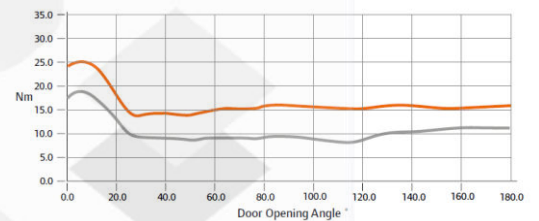

Product

2720BD.T.A.SES

Description

Cam action overhead door closer size 2-5, EN1154 4-8-2/5-1-1-3, with adjustable backcheck and delay action as standard, in order to provide enough passing time to person needed, with sliding track arm for pull side installation, silver finish, CE marked, Certifire CF738, opening force meets the requirement of Barrier Free Access (BFA) 2008, 10-year factory warranty.

Remarks:

Remark

Product Details

Brand	Briton	Dimension	289 x 57 x 70mm
Materials	-	Country of Origin	UK
Finish	Silver Sprayed Finish		

* Information provided above is for reference only and is subject to change without prior notice.