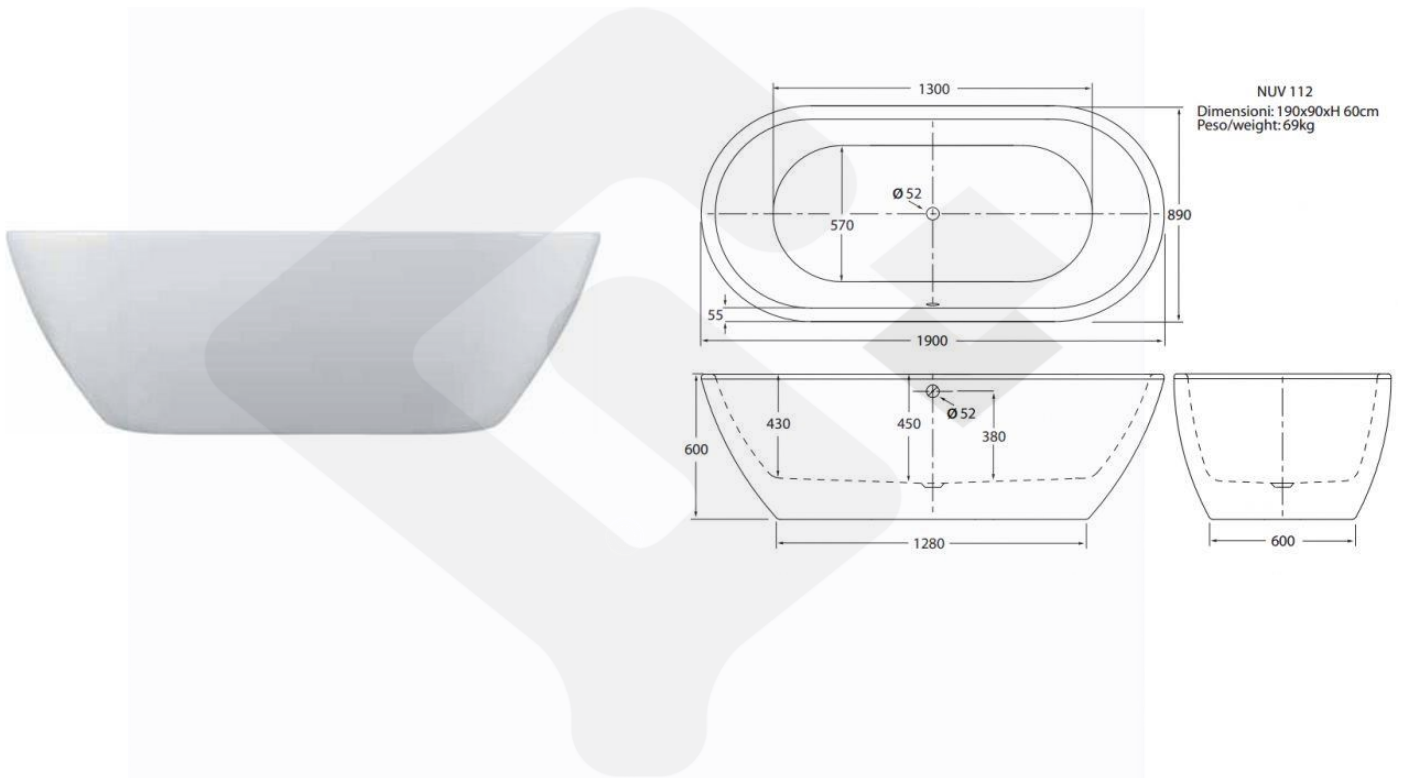

Product

NUV112-HK

Description

'Nuvola' acrylic free standing bathtub with fiberglass reinforcement,

Fittings :

"McAlpine" FJ10WRTA-S chrome plated top accessible bath trap with overflow fittings.

Product Details

Brand	AZZURRA	Dimension	1900 x 900 x 600mm
Materials	fiberglass	Country of Origin	Italy
Finish	White	WELS	-
		WSD Ref. No.	-
		Expiry Date	-

* Information provided above is for reference only and is subject to change without prior notice.