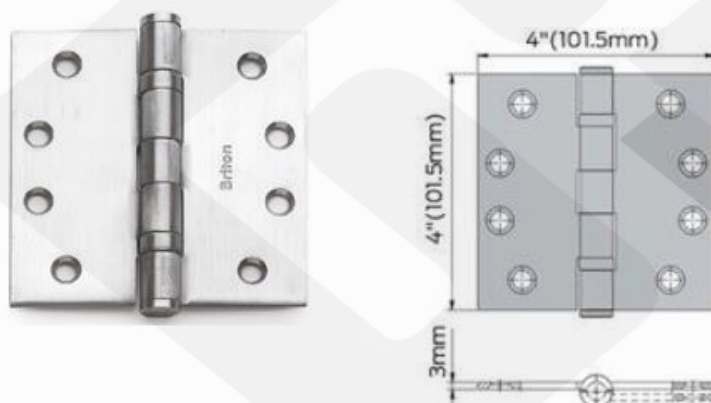

Product

EH300-4"x4"x3.0mm-2BB-SB-SS-WS

Description

Full mortise butt hinge with 2 ball bearings with security bolt, templated drilled, tested to EN1935 grade 14, classification code 4-7-7-0-1-4-0-14, for door with max 160kg, CE marked, surface treatment with high corrosion resistance, passed 240 hours neutral salt spray test, Grade 304 s/s/s finish, c/w wooden door screws..

Glory Top

Remarks:

Remark

Product Details

Brand	Briton	Dimension	101.5x101.5x3.0mm
Materials	Satin	Country of Origin	PRC
Finish	Grade 304 Stainless Steel		

* Information provided above is for reference only and is subject to change without prior notice.