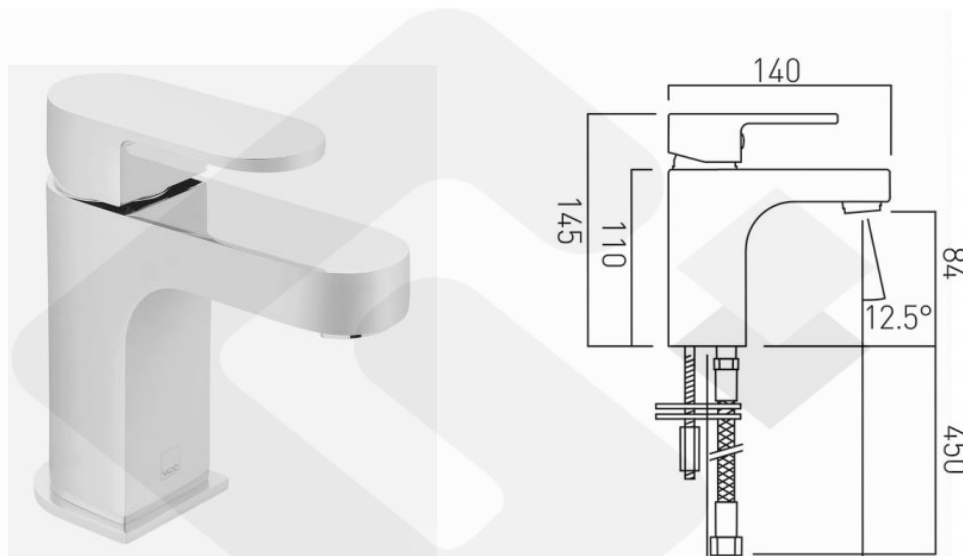

# Life – Basin Mixer

VADO

## Product

LIF-100/SB-C/P – Basin Mixer  
FR-100/5-PLA – Flow Controller

## Description

'Life mono' chrome plated deck mounted single lever basin mixer without waste, with WELS Grade 1 label, with flexible hoses.

Flow Rate Chart of VADO LIF-100/SB-C/P + FR-100/5-PLA

**Remarks :** Ceramic cartridge CAR-K35B  
2 x 1/2" x 350mm flexipipe connections  
Deck mount drill hole diameter 32mm  
Minimum operating pressure : 0.2 bar LP

## Product Details

<b>Brand</b>	VADO	<b>Dimension</b>	As Shown
<b>Materials</b>	Brass	<b>Country of Origin</b>	United Kingdom (UK)
<b>Finish</b>	Chrome Plated	<b>WSD Ref. No.</b>	B20160180
<b>WRAS No.</b>	1507020	<b>Expiry Date</b>	31 July, 2020
<b>WELS</b>	Grade 1 (TM 17-0211)		