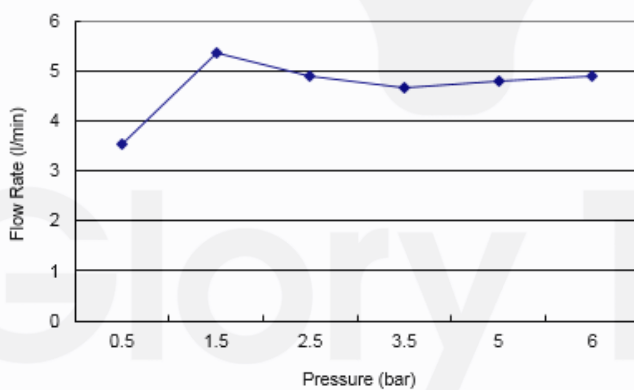

## Product

LIF-100/SB-C/P – Basin Mixer  
FR-100/5-PLA – Flow Controller

## Description

'Life mono' chrome plated deck mounted single lever basin mixer without waste, with WELS Grade 1 label, with flexible hoses.

Flow Rate Chart of VADO LIF-100/SB-C/P + FR-100/5-PLA

**Remarks :** Ceramic cartridge CAR-K35B  
2 x 1/2" x 350mm flexipipe connections  
Deck mount drill hole diameter 32mm  
Minimum operating pressure : 0.2 bar LP

## Product Details

<b>Brand</b>	VADO	<b>Dimension</b>	As Shown
<b>Materials</b>	Brass	<b>Country of Origin</b>	United Kingdom (UK)
<b>Finish</b>	Chrome Plated	<b>WSD Ref. No.</b>	B20160180
<b>WRAS No.</b>	1507020	<b>Expiry Date</b>	31 July, 2020
<b>WELS</b>	Grade 1 (TM 17-0211)		