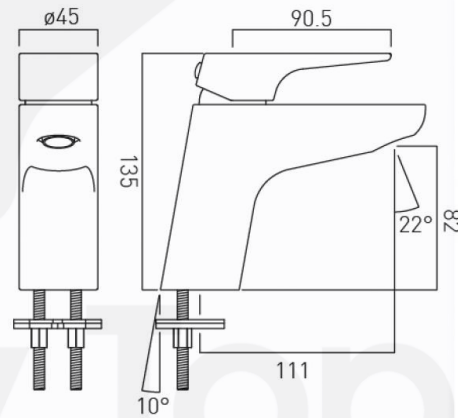

Ascent – Basin Mixer

VADO

Product

ASC-100/SB-C/P + FR-100/5-PLA

Description

'Ascent' chrome plated deck mounted single lever basin mixer, with flow regulator of 5L/min flow rate.

Remarks:

With easy clean directional aerator
Min. operating pressure : 0.2 bar LP
Smooth bodied
Ceramic cartridge CAR-K35A

Product Details

Brand	VADO	Dimension	As Shown
Materials	Brass	Country of Origin	United Kingdom (UK)
Finish	Chrome Plated	WELS	Grade 1 (TM 17-0052)
		WSD Ref. No.	C20190547
		Expired Date	8 August, 2024