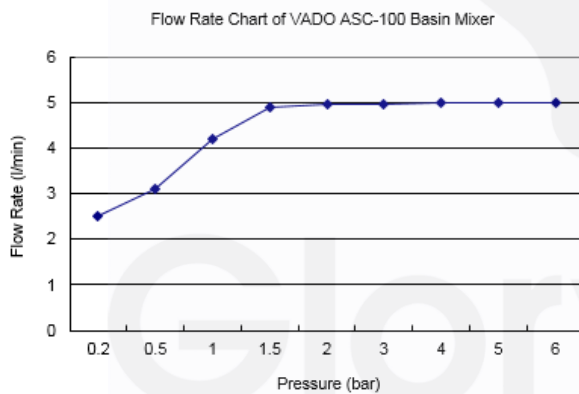

Ascent – Basin Mixer

VADO

Product

ASC-100/SB-C/P + FR-100/5-PLA

Description

'Ascent' chrome plated deck mounted single lever basin mixer, with flow regulator of 5L/min flow rate.

Remarks:

With easy clean directional aerator
Min. operating pressure : 0.2 bar LP
Smooth bodied
Ceramic cartridge CAR-K35A

Product Details

Brand	VADO	Dimension	As Shown
Materials	Brass	Country of Origin	United Kingdom (UK)
Finish	Chrome Plated	WELS	Grade 1 (TM 17-0052)
		WSD Ref. No.	C20190547
		Expired Date	8 August, 2024