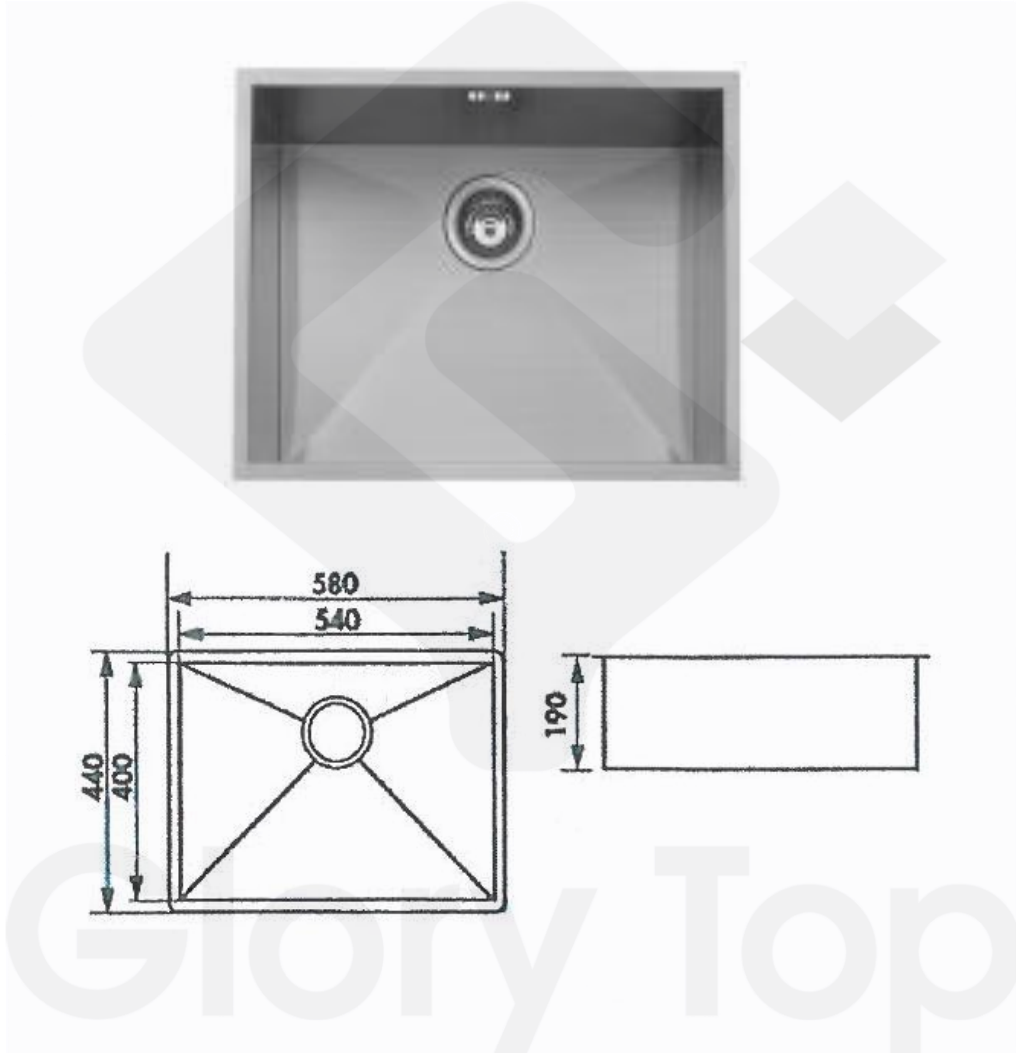

## Product

SINK-580-440-190

## Description

Stainless steel grade 304 under mounted single bowl sink

## Product Details

<b>Brand</b>	GTB	<b>Dimension</b>	580L x 440W x 190Dmm 540L x 400W x 190Dmm (Internal)
<b>Materials</b>	Stainless Steel	<b>Country of Origin</b>	HK
<b>Finish</b>	Satin	<b>WELS</b>	-
		<b>WSD Ref. No.</b>	-
		<b>Expiry Date</b>	-