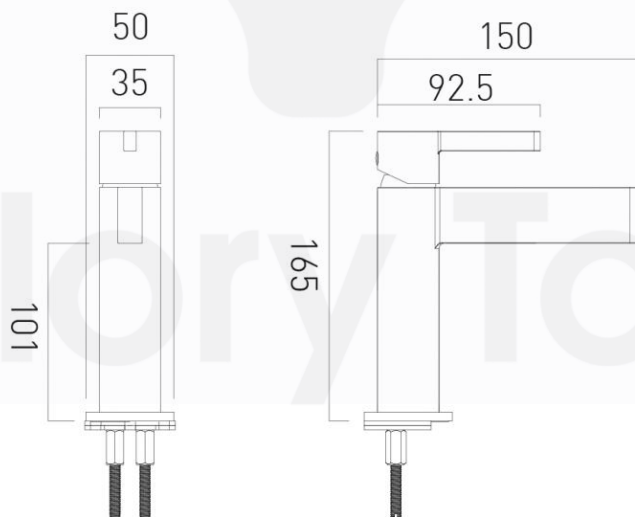

Edit – Basin Mixer

VADO

Product

EDI-100/SB-C/P

Description

'Edit' chrome plated deck mounted single lever basin mixer with WELS Grade 1 label.

Product Details

Brand	VADO	Dimension	As shown
Materials	Brass	Country of Origin	United Kingdom (UK)
Finish	Chrome Plated	WSD Ref. No.	B20170055
WELS	Grade 1 (Mixing Type)	Expiry Date	30 November, 2021
		WRAS No.	1611318