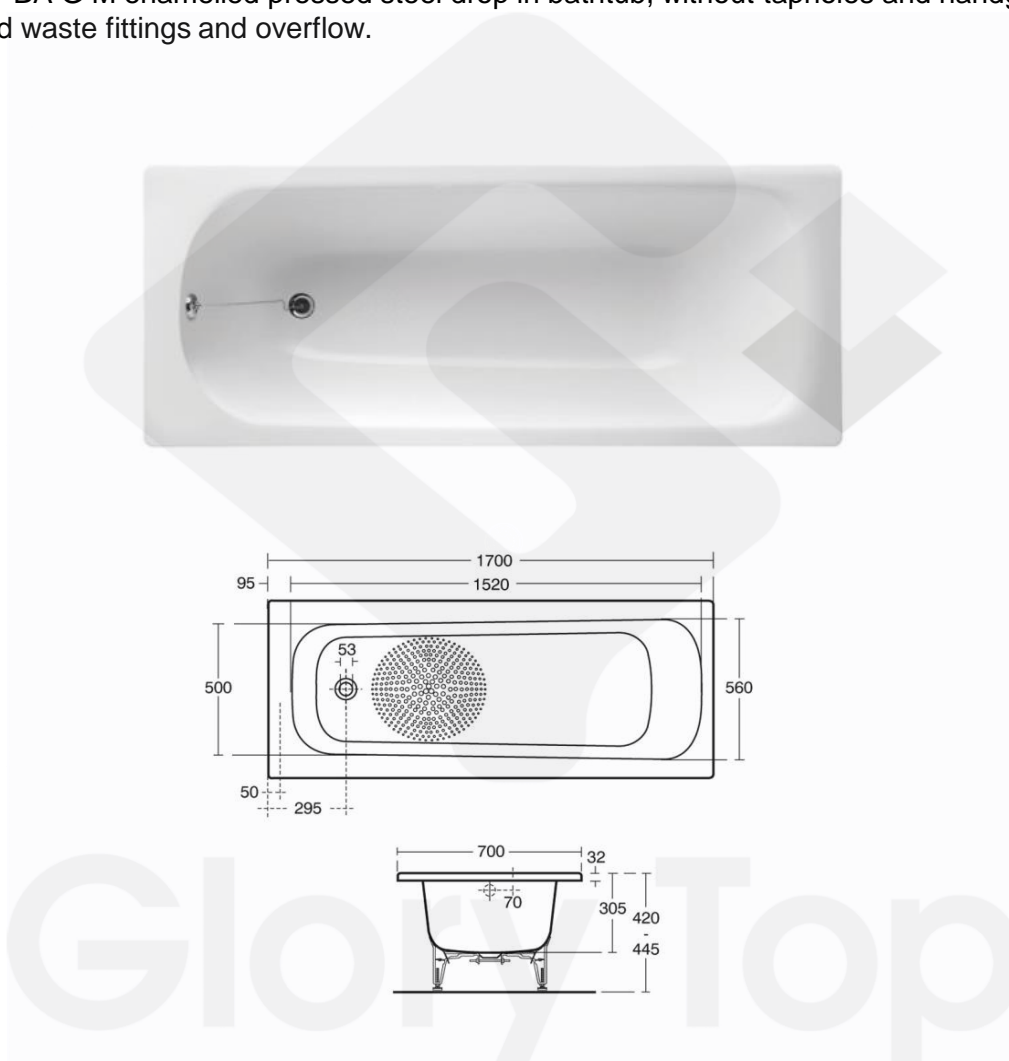

Nisa Lowline – Bathtub

Product

S169901 – Buthtub
S8830AA - Waste Fittings

Description

'Nisa Lowline' BA G M enamelled pressed steel drop in bathtub, without tapholes and handgrips, with chrome plated waste fittings and overflow.

Remarks:

Capacity 147.0 L
BS 1390: 1990. EN 14516

Product Details

Brand	Armitage Shanks	Dimension	1700 x 700 x 305mm
Materials	Pressed steel	Country of Origin	United Kingdom (UK)
Finish	White	WELS	-
		WSD Ref. No.	-
		Expiry Date	-