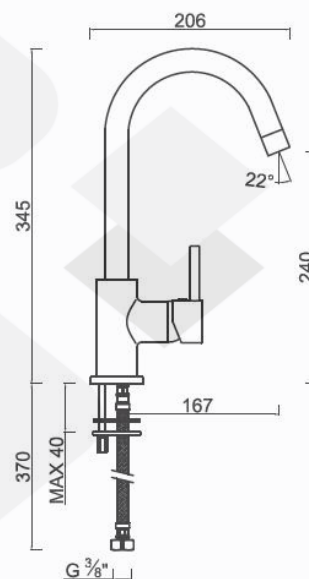

Product

BRA005 + WS4

Description

'Cozinhas' chrome plated deck mounted single lever sink mixer with WS4 flow regulator of 4L/min flow rate, with WELS Grade 1 label, with swivel spout and flexible hoses 3/8"

Remarks:

-

Product Details

Brand	Torneiras Roriz	Dimension	As Shown
Materials	Brass	Country of Origin	Portugal
Finish	Chrome Plated	WELS	TM 17-0076
		WSD Ref. No.	C20160692
		Expiry Date	10 May, 2021

* Information provided above is for reference only and is subject to change without prior notice.