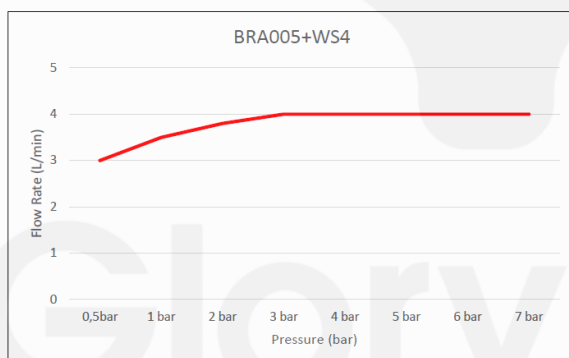

Product

BRA005 + WS4

Description

'Cozinhas' chrome plated deck mounted single lever sink mixer with WS4 flow regulator of 4L/min flow rate, with WELS Grade 1 label, with swivel spout and flexible hoses 3/8"

Remarks:

-

Product Details

Brand	Torneiras Roriz	Dimension	As Shown
Materials	Brass	Country of Origin	Portugal
Finish	Chrome Plated	WELS	TM 17-0076
		WSD Ref. No.	C20160692
		Expiry Date	10 May, 2021

* Information provided above is for reference only and is subject to change without prior notice.