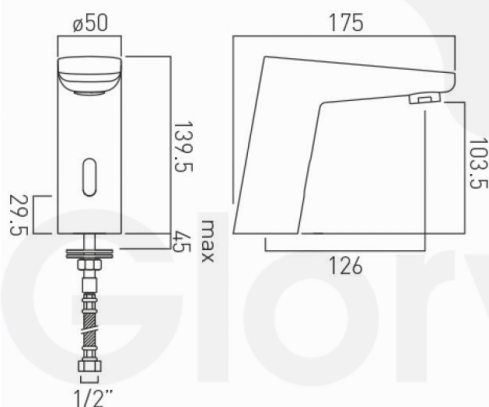

## Product

IR-100/ASC-C/P – Sensor Faucet  
FR-100/2-PLA – Flow Controller

## Description

'i-Tech Ascent' Deck mounted infra-red mono basin faucet for cold / pre-mixed water only; AC powered with battery back up, with WELS Grade 1 label.

Minimum operating pressure : 1.0 bar MP  
6-year factory guarantee  
Recommended flow regulator:  
FR-100/2-PLA (Restrict flow to 2L/min)

## Product Details

<b>Brand</b>	VADO	<b>Dimension</b>	As Shown
<b>Materials</b>	Brass	<b>Country of Origin</b>	United Kingdom (UK)
<b>Finish</b>	Chrome Plated	<b>WSD Ref. No.</b>	B20170066
<b>WRAS No.</b>	1412978	<b>Expiry Date</b>	31 December, 2019
		<b>WRAS</b>	TN 18-0073