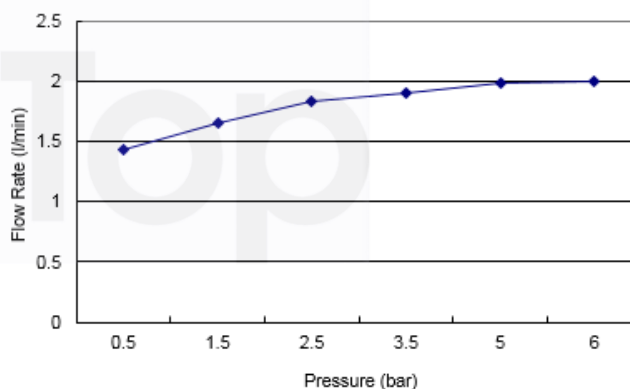

## Product

IR-100/ASC-C/P – Sensor Faucet  
FR-100/2-PLA – Flow Controller

## Description

'i-Tech Ascent' Deck mounted infra-red mono basin faucet for cold / pre-mixed water only; AC powered with battery back up, with WELS Grade 1 label.

Minimum operating pressure : 1.0 bar MP  
6-year factory guarantee  
Recommended flow regulator:  
FR-100/2-PLA (Restrict flow to 2L/min)

Flow Rate Chart of VADO IR-100/ASC-C/P + FR-100/2-PLA