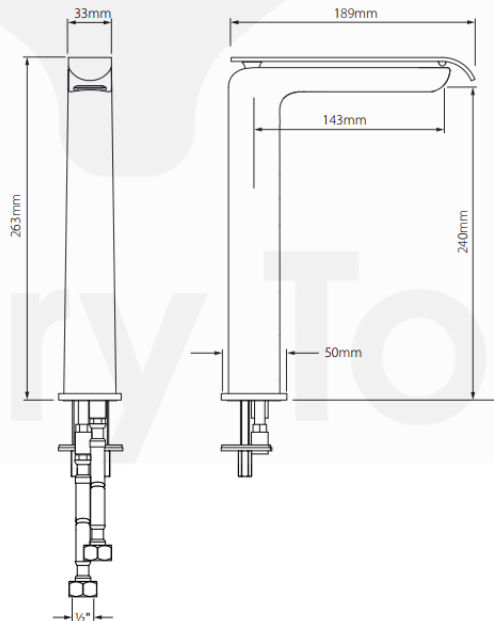

## Description

'Kovera' chrome plated deck mounted single lever basin mixer with extended body, with 1/2" flexible hoses without waste fittings, with WELS Grade 2 label.

## Remarks :

Min. operating pressure : 0.2 bar LP  
 Flow rate at 3 bar pressure : 6 l/min  
 Ceramic cartridge ST-231L/25-CAR  
 2 x 1/2"nut x 550mm flexipipe connections  
 Deck hole drill diameter 35mm