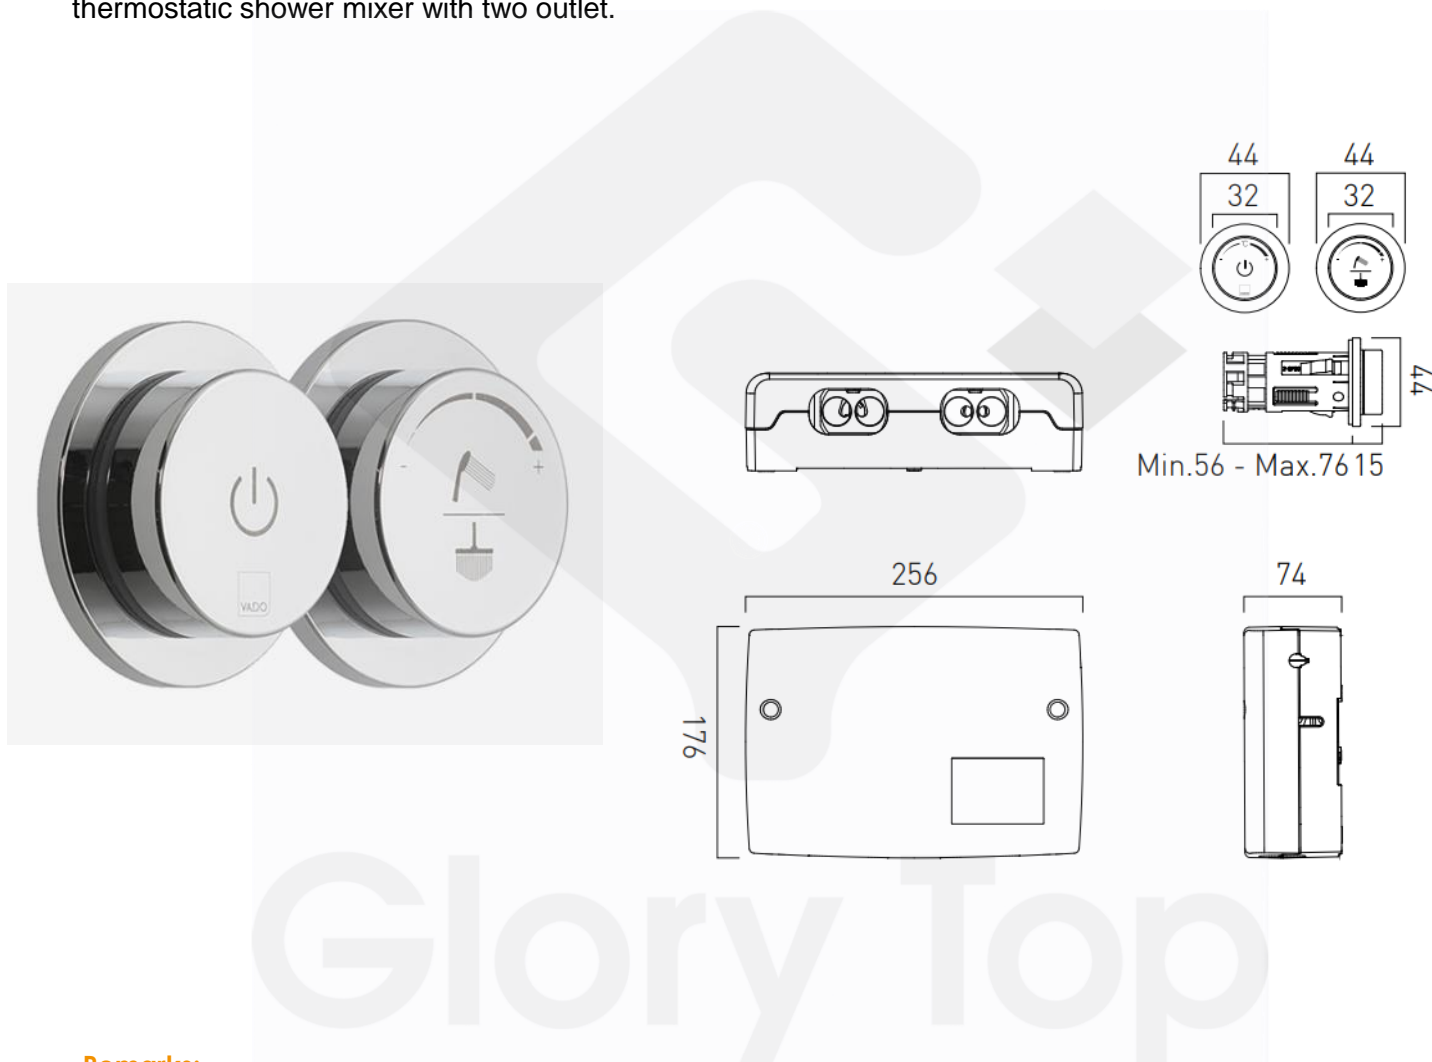

# SENSORI – Outlet Shower Control

VADO

## Description

'Sensori SmartDial' chrome plated concealed type smart control thermostatic shower mixer with two outlet.

## Product Details

<b>Brand</b>	VADO	<b>Dimension</b>	As Shown
<b>Materials</b>	Brass	<b>Country of Origin</b>	United Kingdom (UK)
<b>Finish</b>	Chrome Plated	<b>WELS</b>	-
		<b>WSD Ref. No.</b>	-
		<b>Expiry Date</b>	-