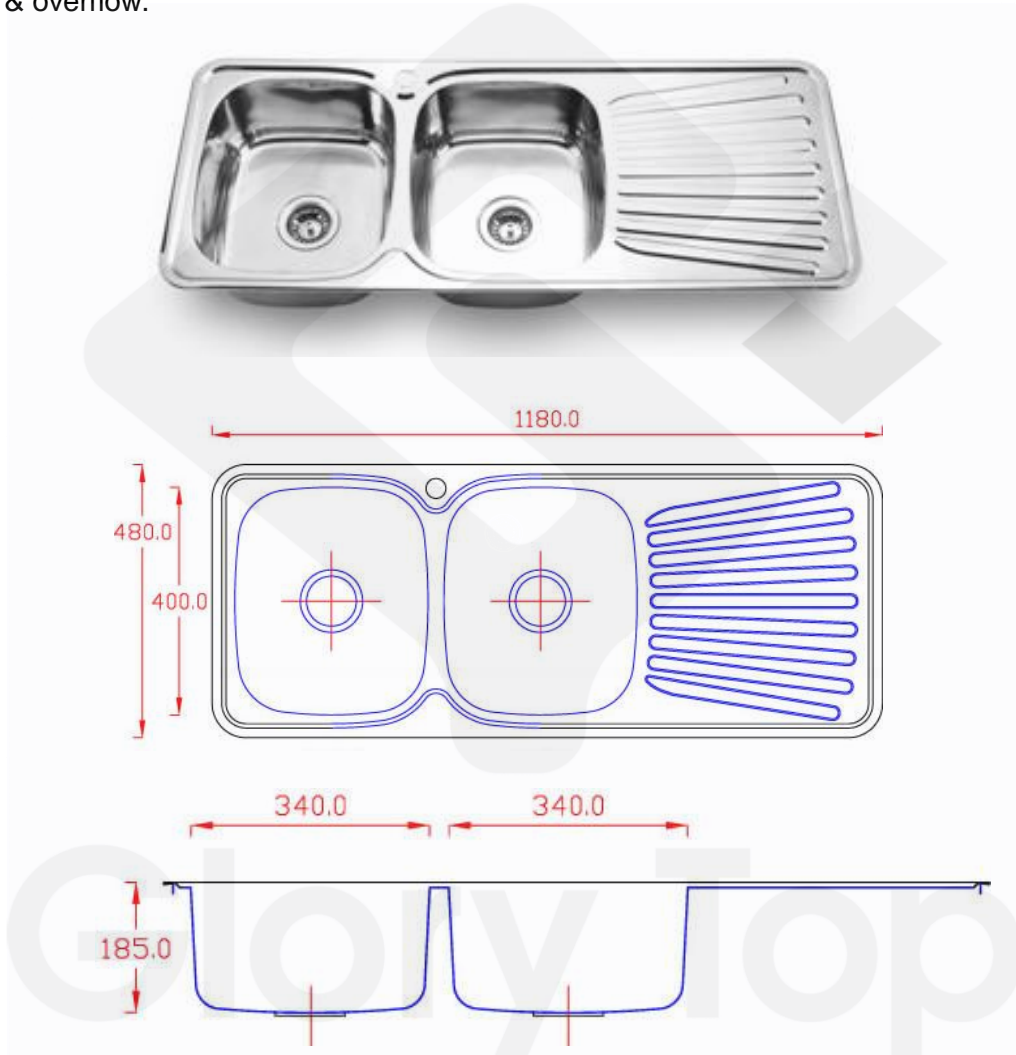

## Product

1180AL

## Description

Stainless steel grade 304 inset type double bowls single drainer sink with waste fittings & overflow.

## Product Details

<b>Brand</b>	GTB	<b>Dimension</b>	Overall: 1180 x 480 x 185mm Bowl 1: 340 x 400 x 185mm Bowl 2: 340 x 400 x 185mm
<b>Materials</b>	Brass	<b>Country of Origin</b>	HK
<b>Finish</b>	Chrome Plated	<b>WELS</b>	-
		<b>WSD Ref. No.</b>	-
		<b>Expiry Date</b>	-