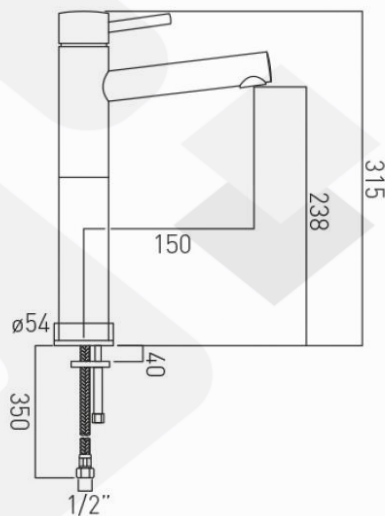

Basin Mixer

VADO

Product

ZOO-100E/SB-C/P + FR-100/5-PLA

Description

"Zoo' chrome plated deck mounted single lever basin mixer with extended body.

Remarks:

without universal basin waste
with water flow aerator
ceramic cartridge CAR-K40A
2 x 12 nut x 550mm flexipipe connections
deck mount drill hole diameter 35mm
minimum operating pressure 0.2 bar LP

Product Details

Brand	VADO	Dimension	As Shown
Materials	Brass	Country of Origin	United Kingdom (UK)
Finish	Chrome Plated	WSD Ref. No.	B20120085
WRAS No.	1102029	Expiry Date	21 December, 2017
		WELS	TM 18-0242 (Grade 1)