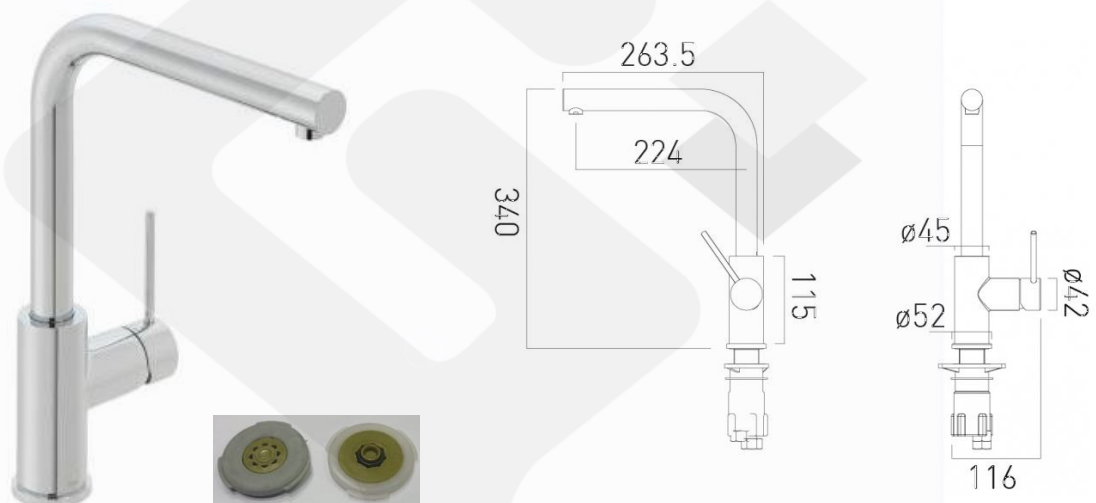

Sink Mixer

VADO

Product

CUC-1007-C/P + FR-FLEXI/2-PLA

Description

'Camber' chrome plated deck mounted single lever sink mixer with swivel spout, with WELS Grade 1 label, with flexible hoses.

Glory Top

Product Details

Brand	VADO	Dimension:	As shown
Materials	Brass	Country of Origin	United Kingdom (UK)
Finish	Chrome Plated	WRAS No.:	1709328
WELS	TM 18-0233 (Grade 1)	WSD Ref. No.	B20180039
		Expired Date	30 September, 2022